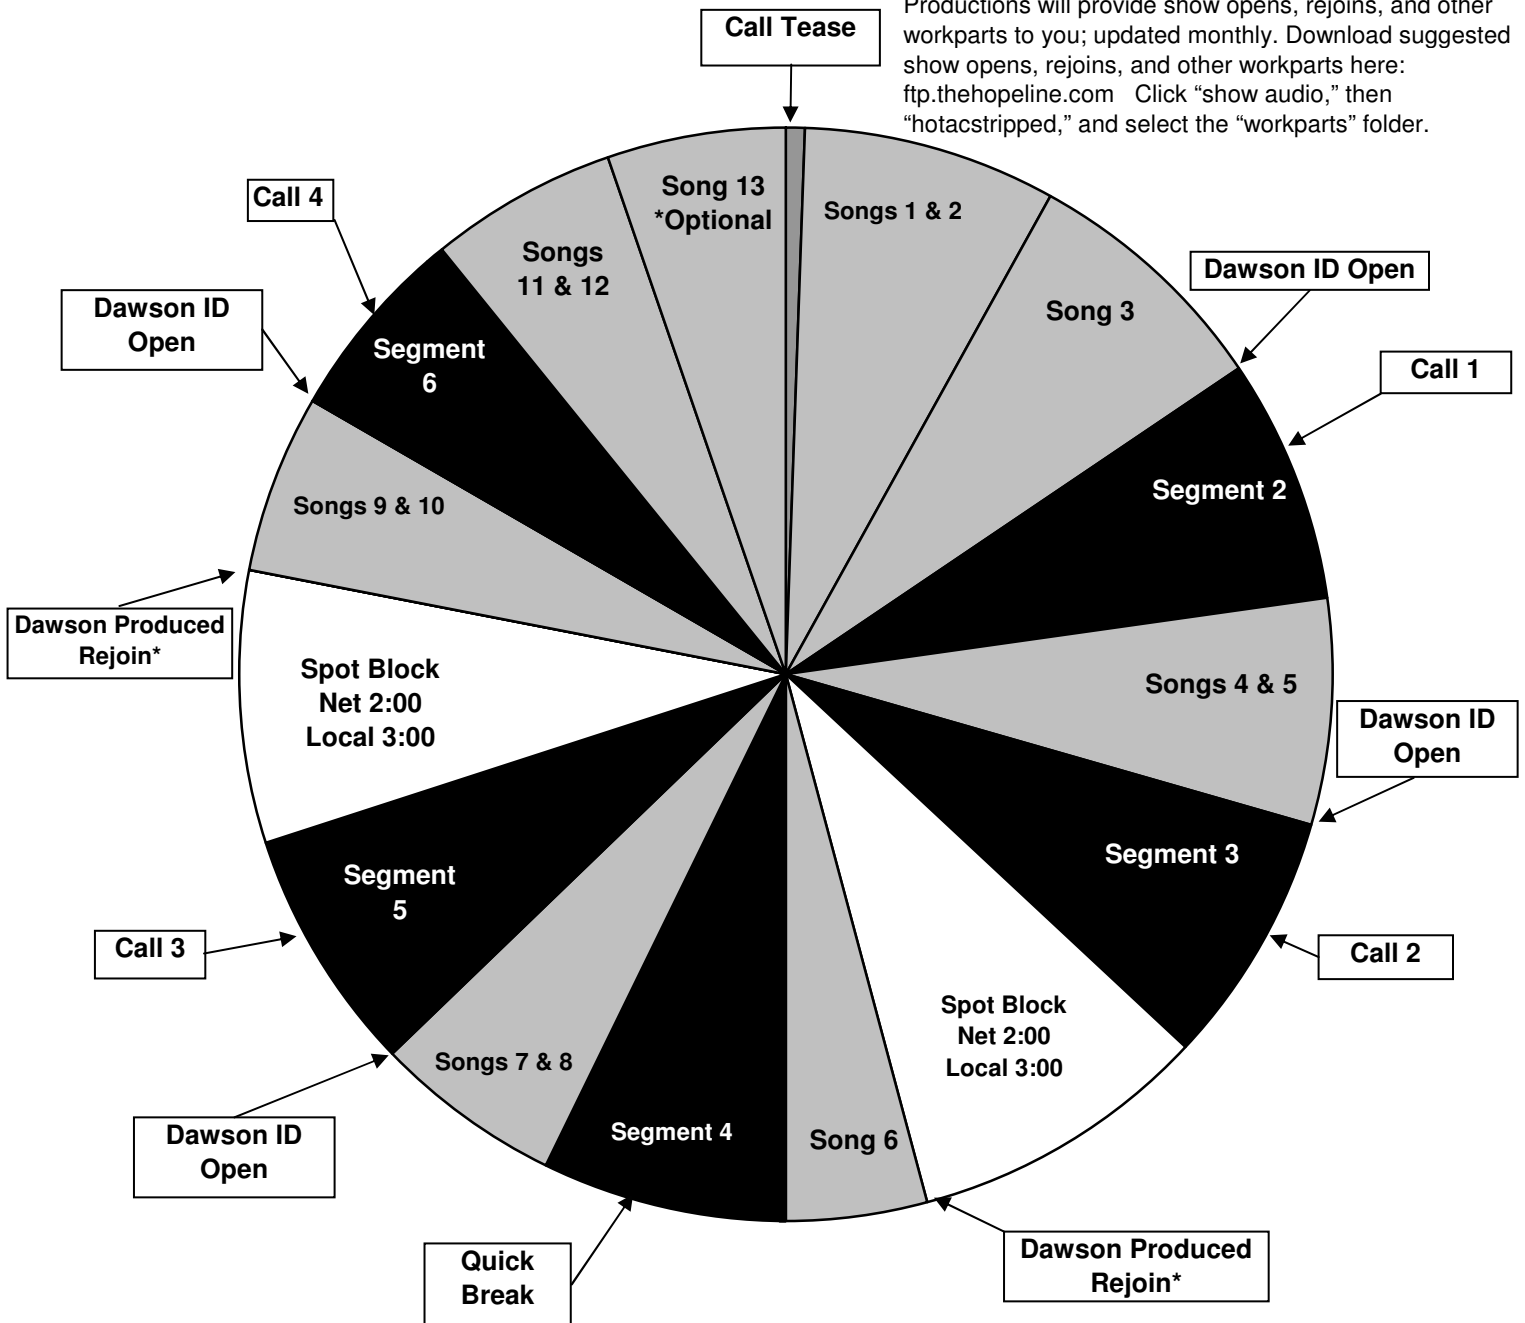

6 segments per hour to include calls, features, and all Dawson talk breaks. Stations will need to build their local ID's into their clocks as described below. DM Productions will provide show opens, rejoins, and other workparts to you; updated monthly. Download suggested show opens, rejoins, and other workparts here: <ftp.thehopeline.com> Click "show audio," then "hotacstripped," and select the "workparts" folder.

Delivery Options:

FTP Download

- Available for download Thursdays by 12noon Eastern
- Format: 256kbps MP3
- Download time based on your local network (est. 8min download time per show hour)

WanCast: (NexGen users only)

- Delivered Thursdays by 12noon Eastern
- AutoLoad range 510301-510320