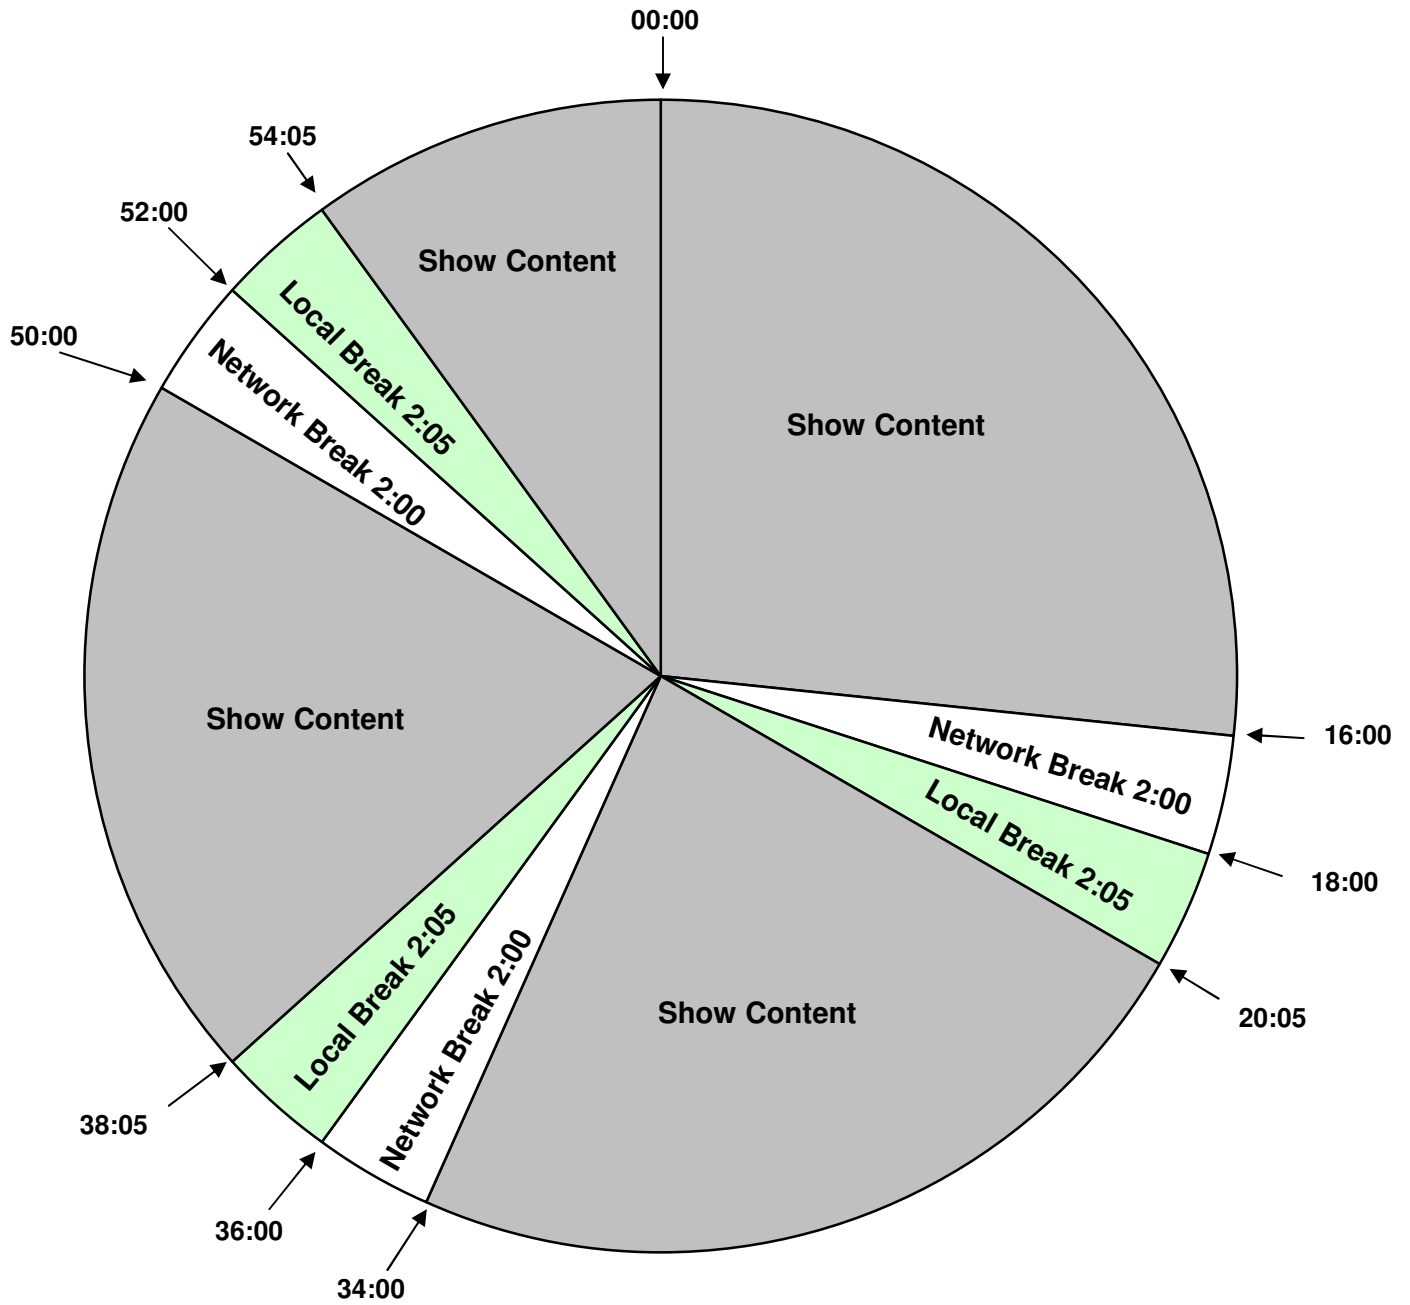

PROGRAM CLOCK
Effective October 12, 2011
Crook & Chase Hour 4

For Technical Assistance Call
Premiere Network Operations Center: (800) 276-4431
Technical Info: <http://engineering.premiereradio.com>

All Breaks Float