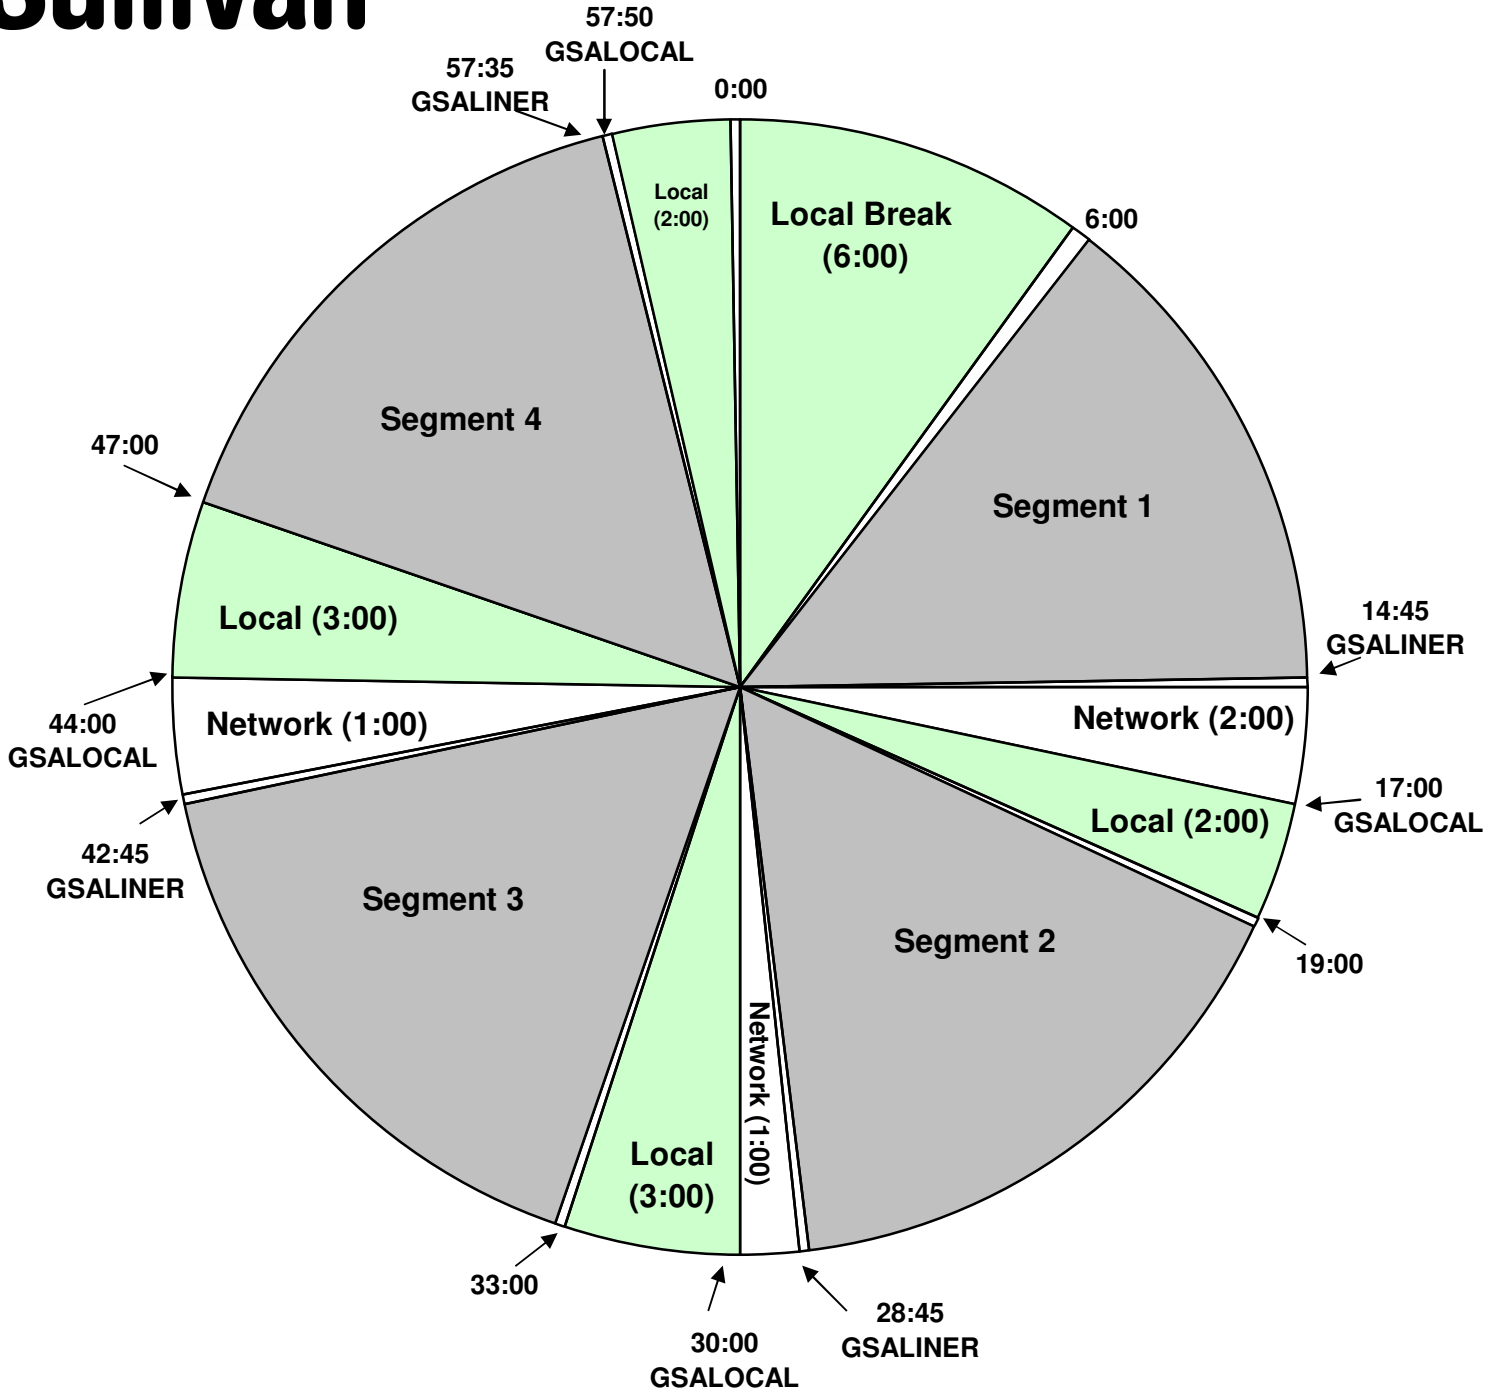

# SATURDAY PROGRAM CLOCK

Effective October 12, 2011

Premiere XDS PRO4-P Satellite

Saturday: 9 AM to 12 PM Eastern,  
6 to 9 AM Pacific time

For Technical Assistance call:  
Premiere Network Operations Center: 800-276-4431  
Technical Info: <http://engineering.premiereradio.com>

Intro :30  
Bumpers :15  
Rejoins :10