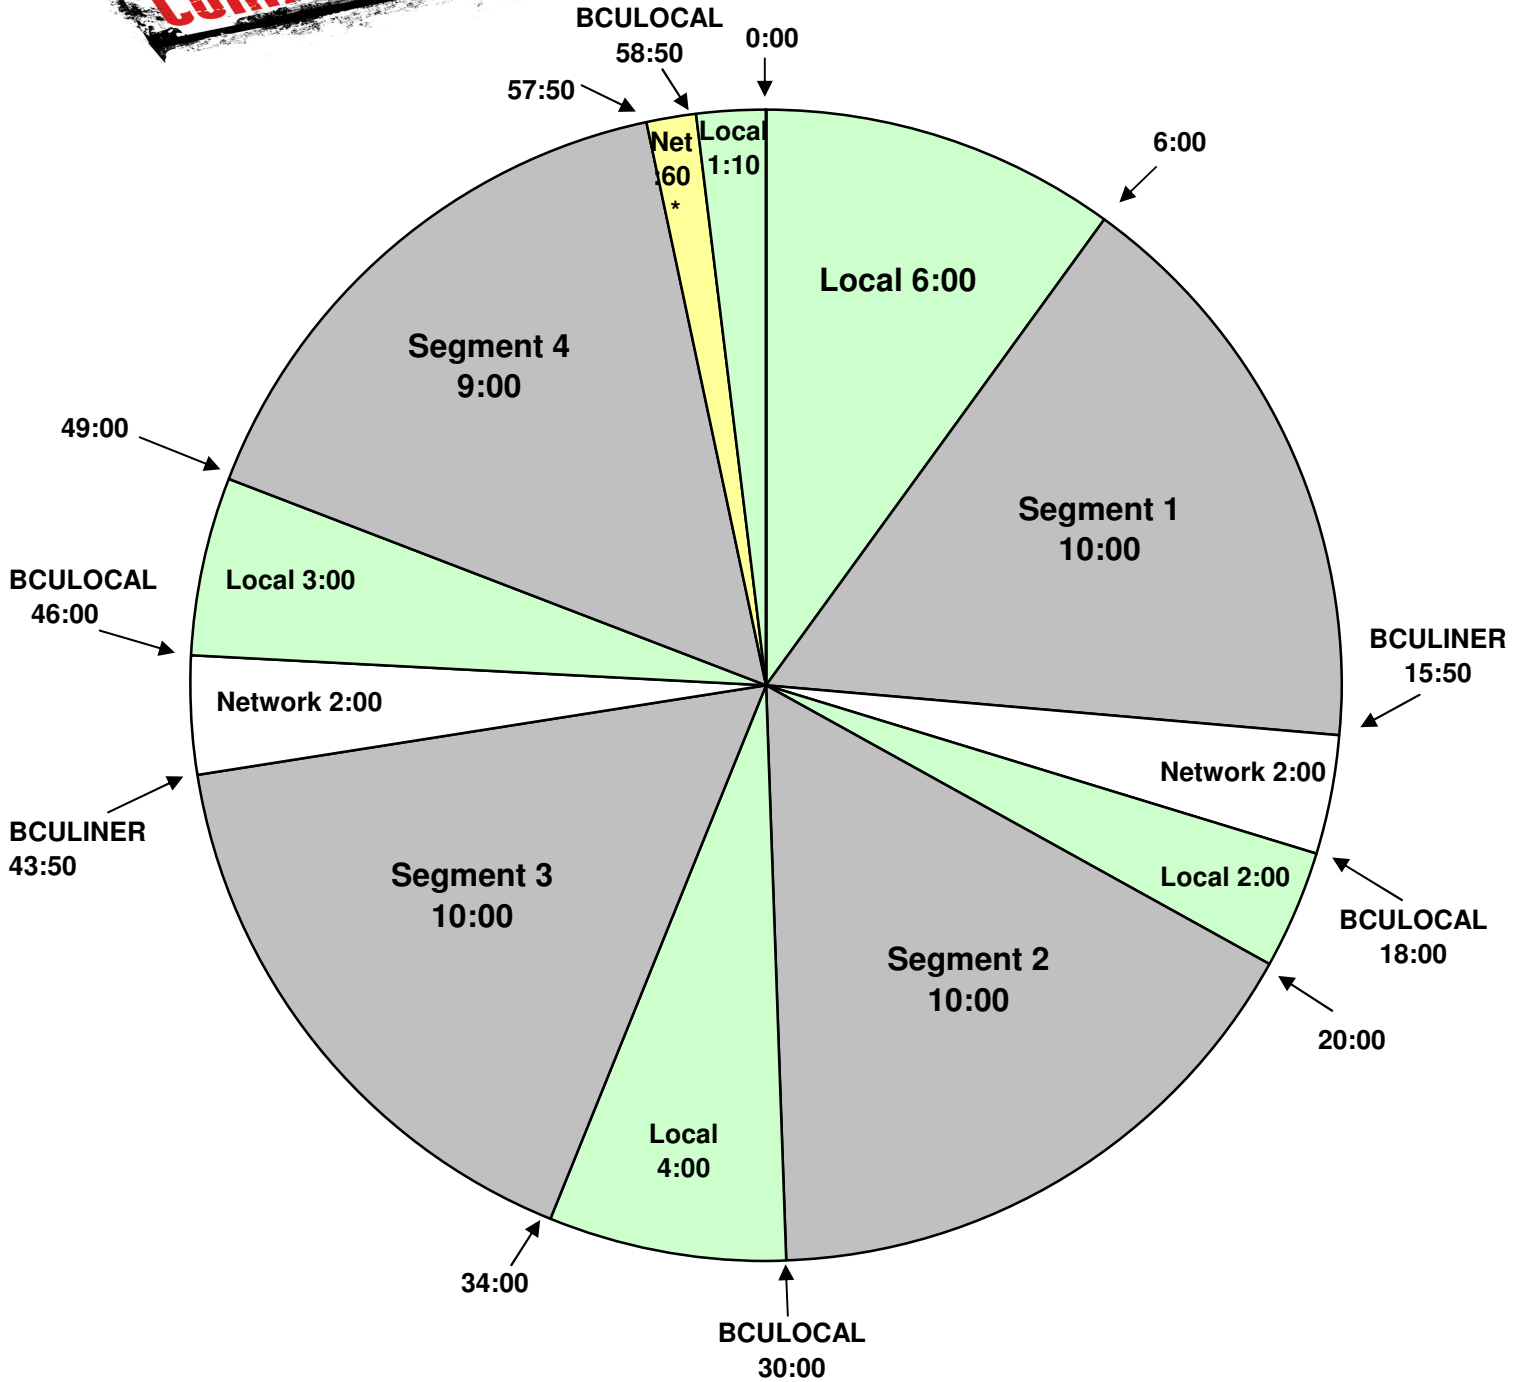

PROGRAM CLOCK
 Effective October 12, 2011
 Premiere XDS PRO4-P Satellite
 10 PM-1 AM Eastern/ 9 PM-12 AM Central
 7-10 PM Pacific time

Fixed Breaks at 30:00 and 58:50
 All others float
 BCULOCAL fires local breaks
 BCULINER fires the liner
 :10-second rejoin bumpers at 20:00 & 49:00
 :20-second rejoin bumper at 34:00
 * If there is a Live Read within the hour, there will not be a Network :60 at 57:50