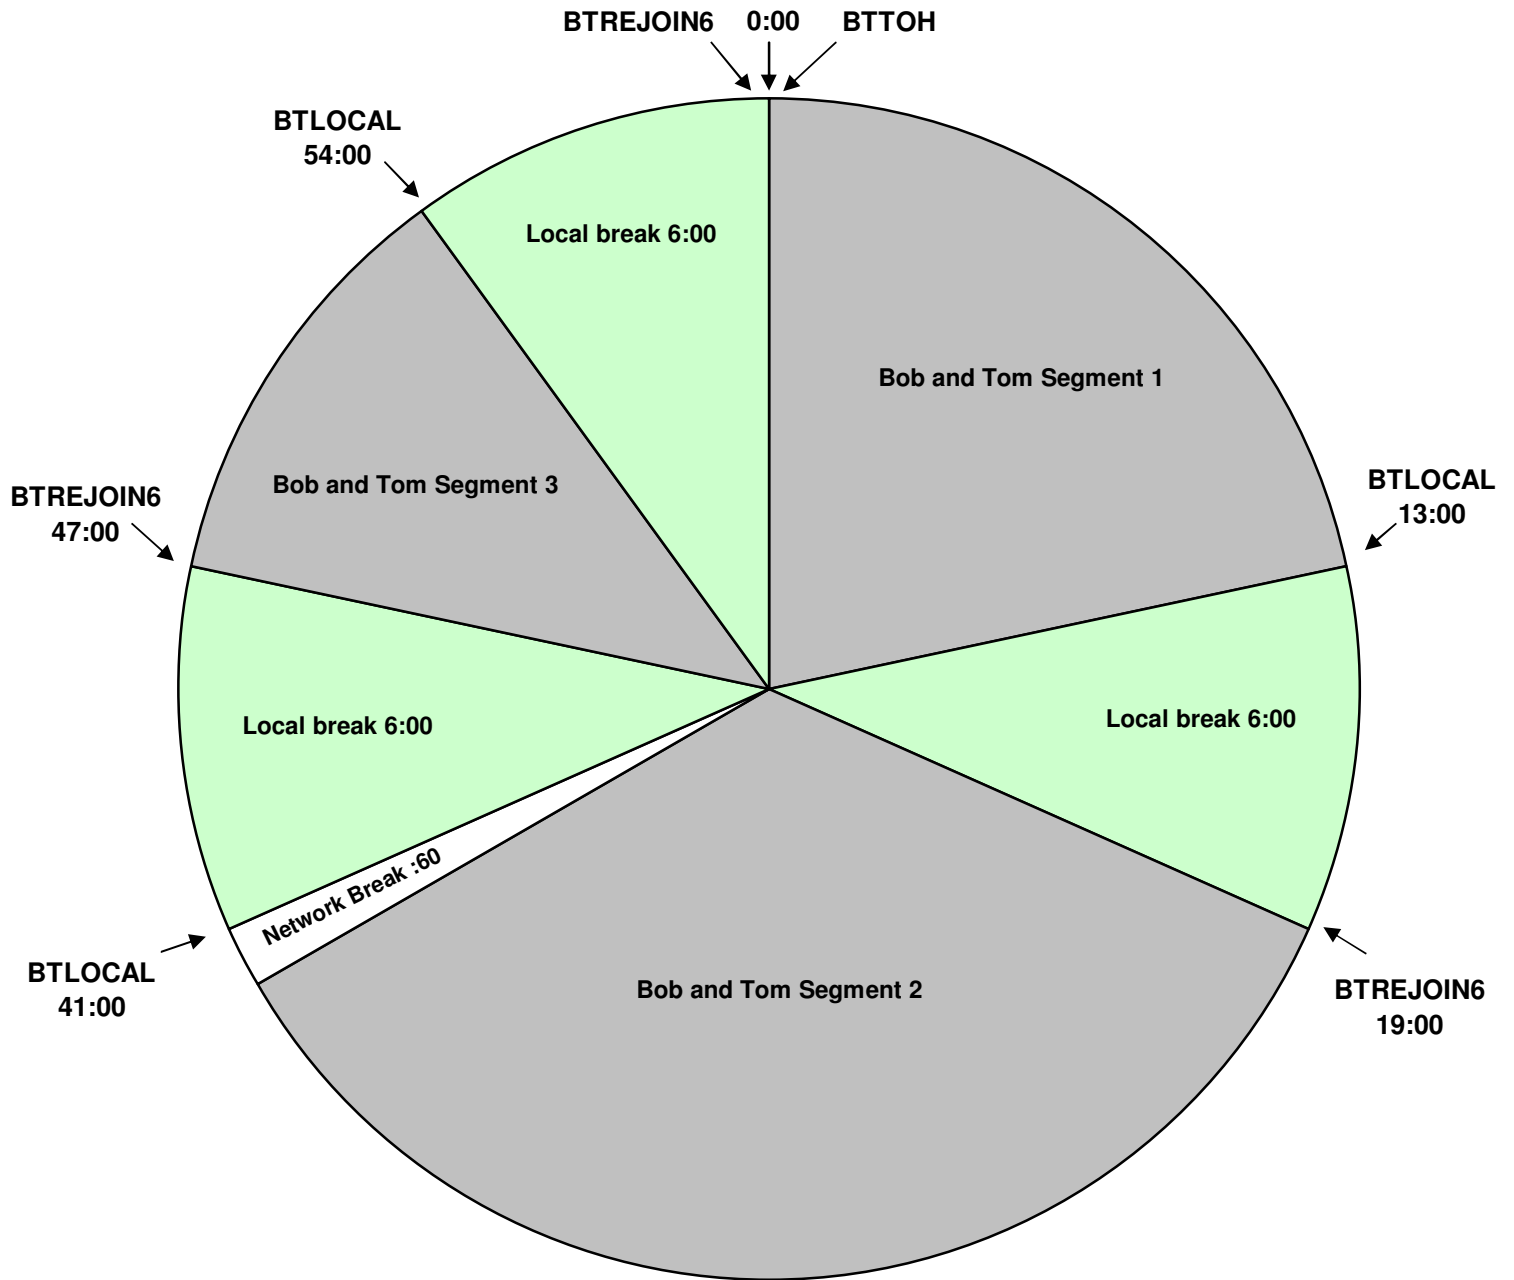

PROGRAM CLOCK
Effective October 12, 2011
Premiere XDS PRO4-P Satellite
Monday - Friday 6am - 10am Eastern
3am - 7am Pacific

For Technical Assistance call:
Premiere Network Operations: 800-276-4431
Technical Info: <http://engineering.premiereradio.com>

All breaks float.
BTLOCAL fires local stop sets