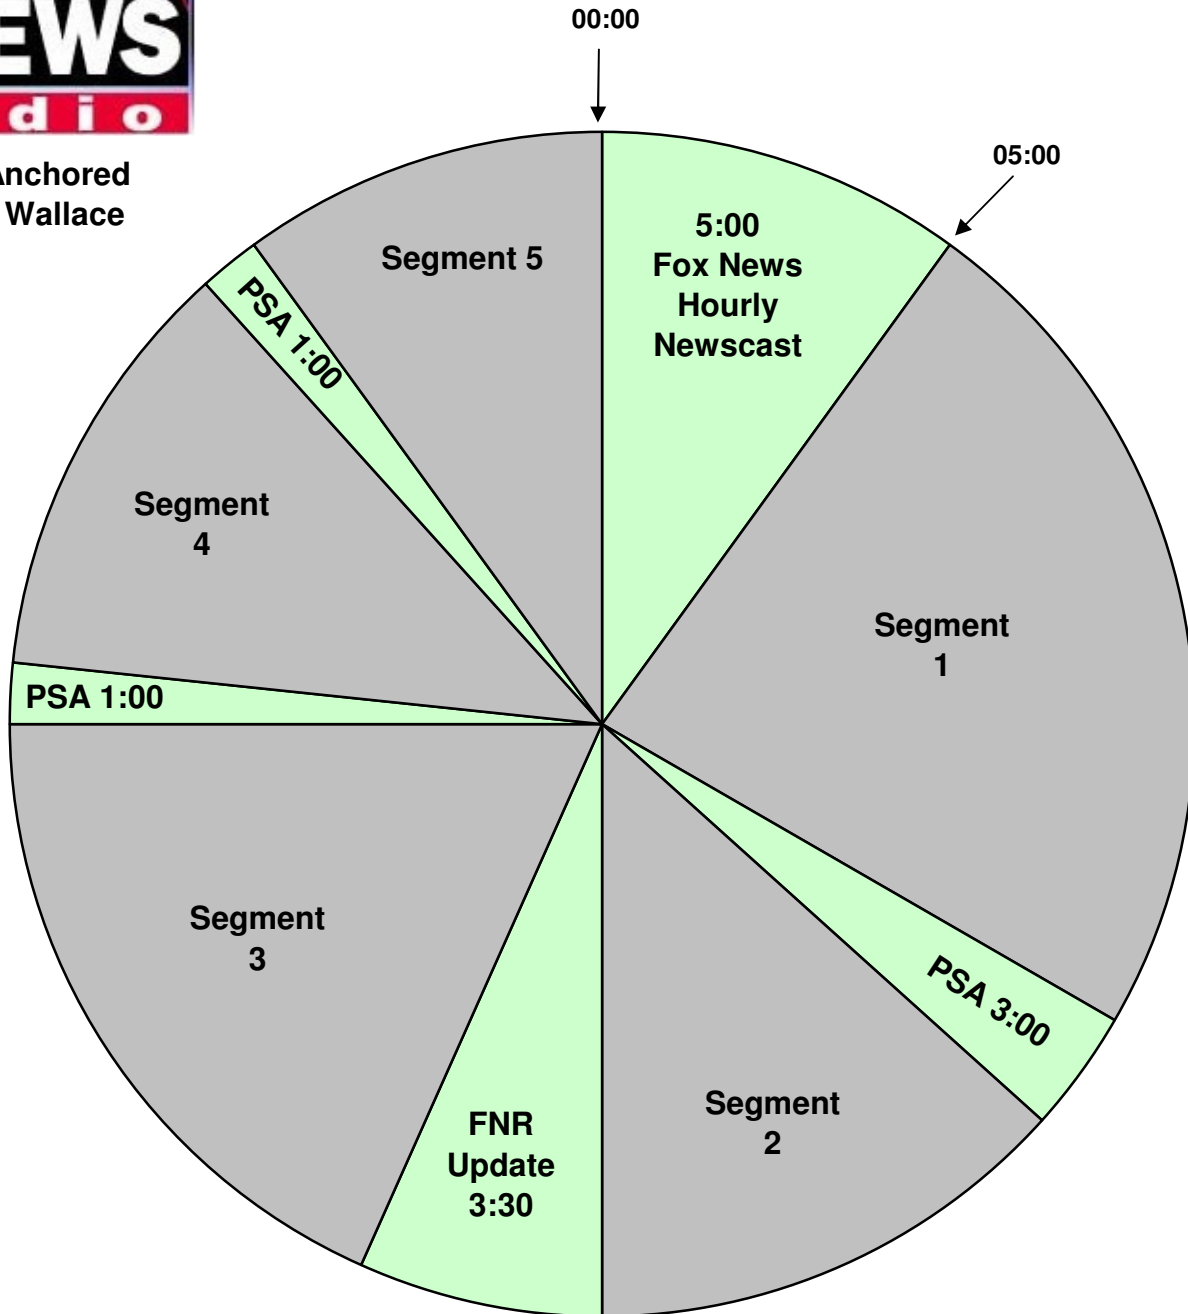

PROGRAM CLOCK
Effective October 12, 2011
Premiere XDS PRO4-P Satellite
Sundays 9am Pacific

FOX Anchored
Chris Wallace

For Technical Assistance call:
Fox News Radio Master Control: 212-301-5860
Premiere Network Operations: 800-276-4431
Technical Info: <http://engineering.premiereradio.com>

No Cues for this show
All Breaks float

Fed on FNR ANC (left side of FNR ANC/UNANC)

AFFILIATE SALES: 212-301-5439