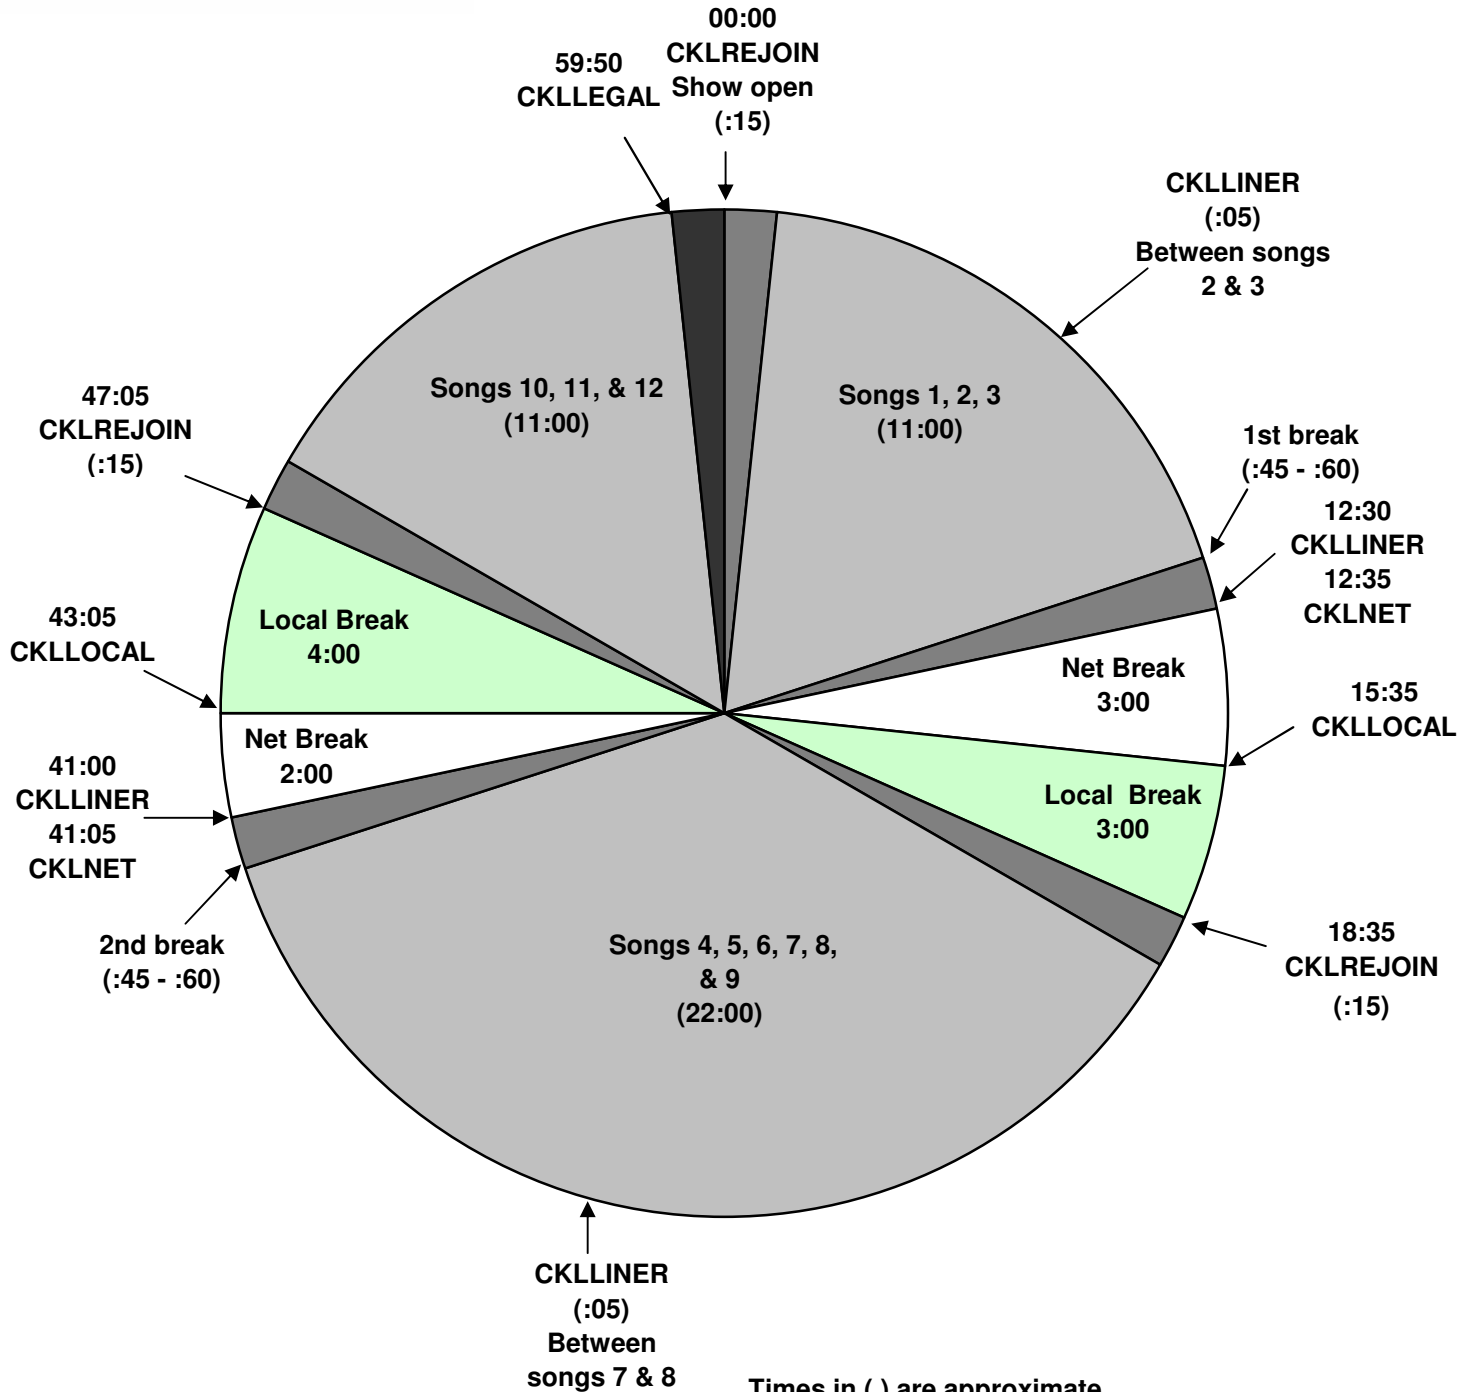

Club Kane Program Clock

Effective October 12, 2011

Premiere XDS PRO4-P Satellite

Sundays 10pm to 12am Eastern

(Late Edition)

For Technical Assistance call:
 Premiere Network Operations Center: 800-276-4431
 Technical Info: <http://engineering.premiereradio.com/>

Times in () are approximate.
 Local breaks filled w/ format-relevant songs.
 All breaks float EXCEPT Hard Rejoin at 10:00:00 and
 Legal at 11:59:50
 CKLLEGAL Legal ID
 CKLLOCAL Local break
 CKLLINER :05 second local liner
 CKLNET Streaming stop
 CKLREJOIN Rejoin network, streaming start