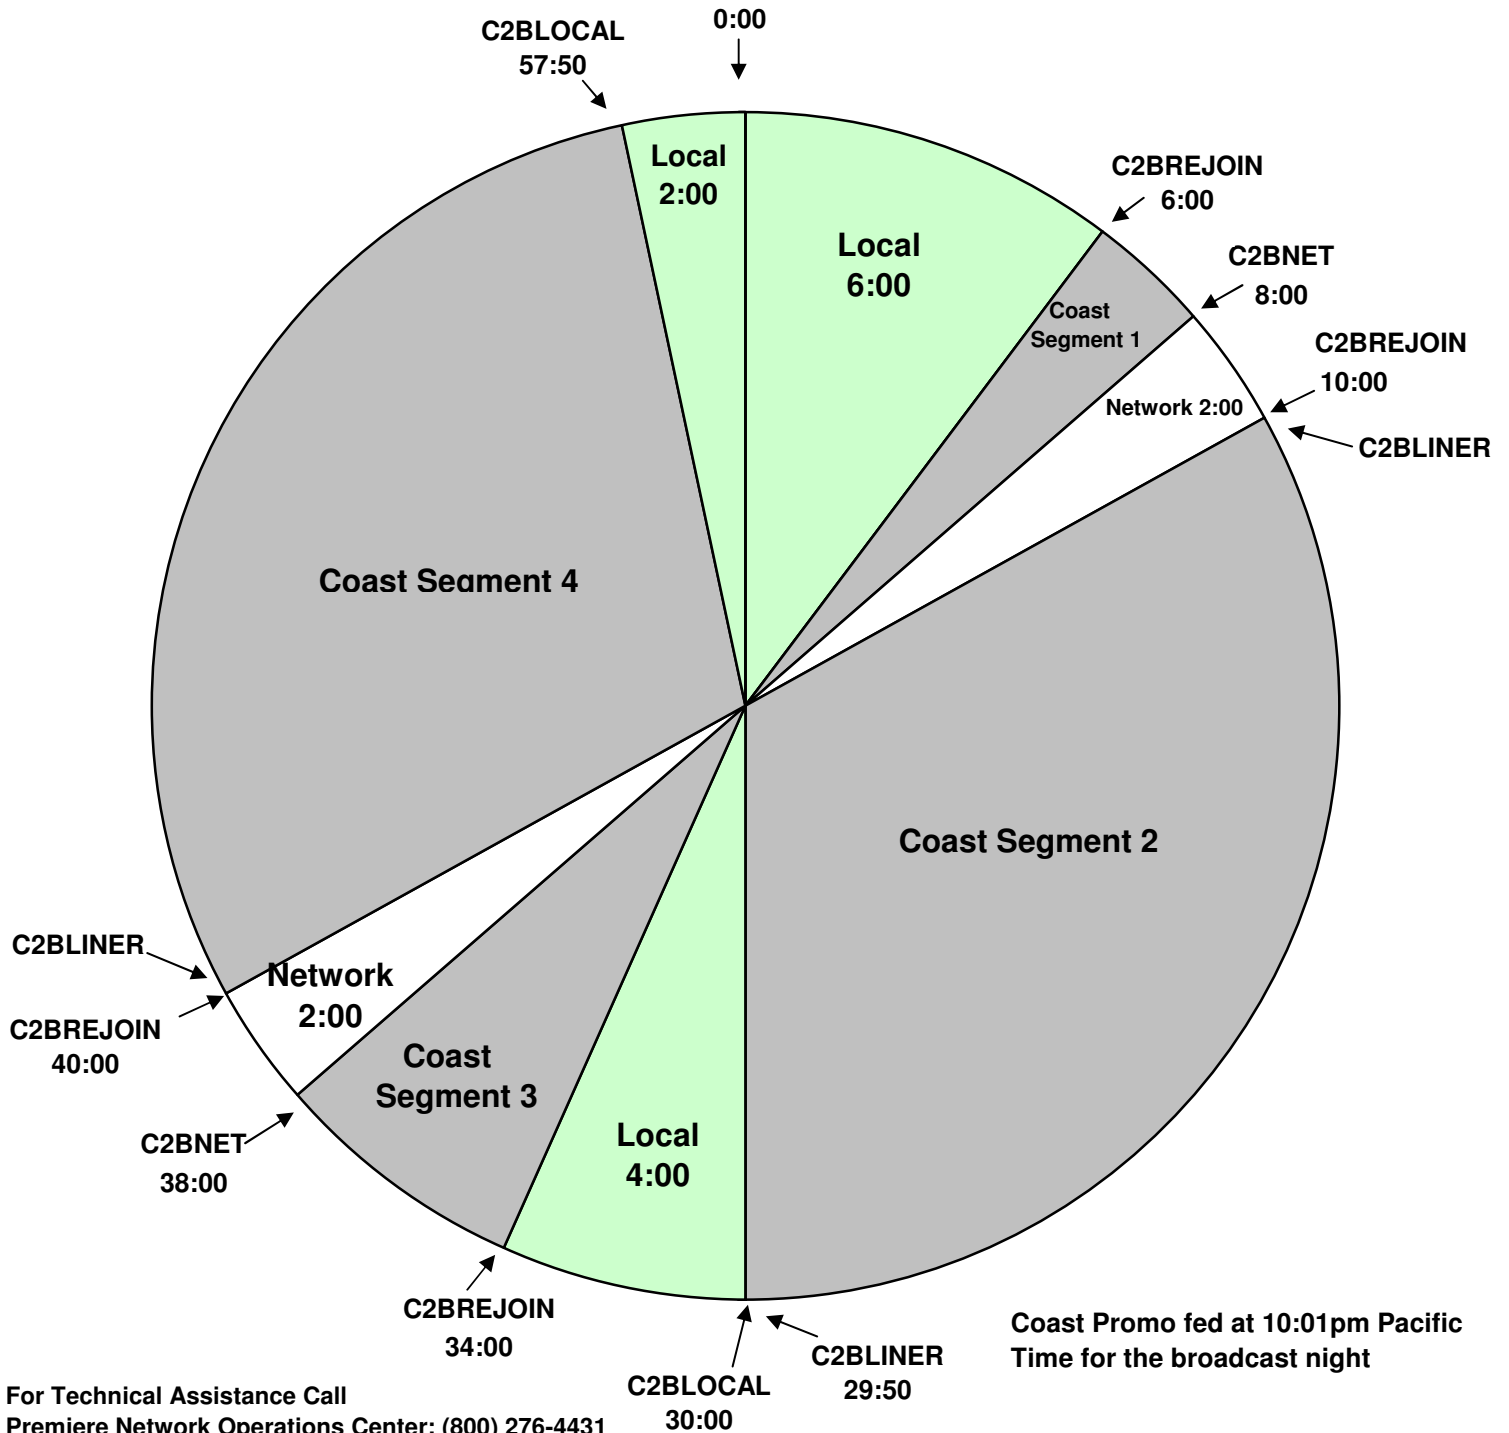

BEST OF GEORGE NOORY

PROGRAM CLOCK
 Effective October 12, 2011
 Premiere XDS PRO4-P Satellite
BEST OF George Noory
 Sundays 9pm - 1am Eastern
 6pm - 10pm Pacific

For Technical Assistance Call
 Premiere Network Operations Center: (800) 276-4431
 Technical Info: <http://engineering.premiereradio.com>

Fixed Breaks at 29:50 & 57:50. Network Breaks Float.
 C2BLOCAL Fires Local Breaks.
 C2BLINER Fires :10-Second Local Liners.
 :10-Second Rejoin Bumpers at 10:00 & 40:00.
 :20-Second Rejoin Bumper at :34.