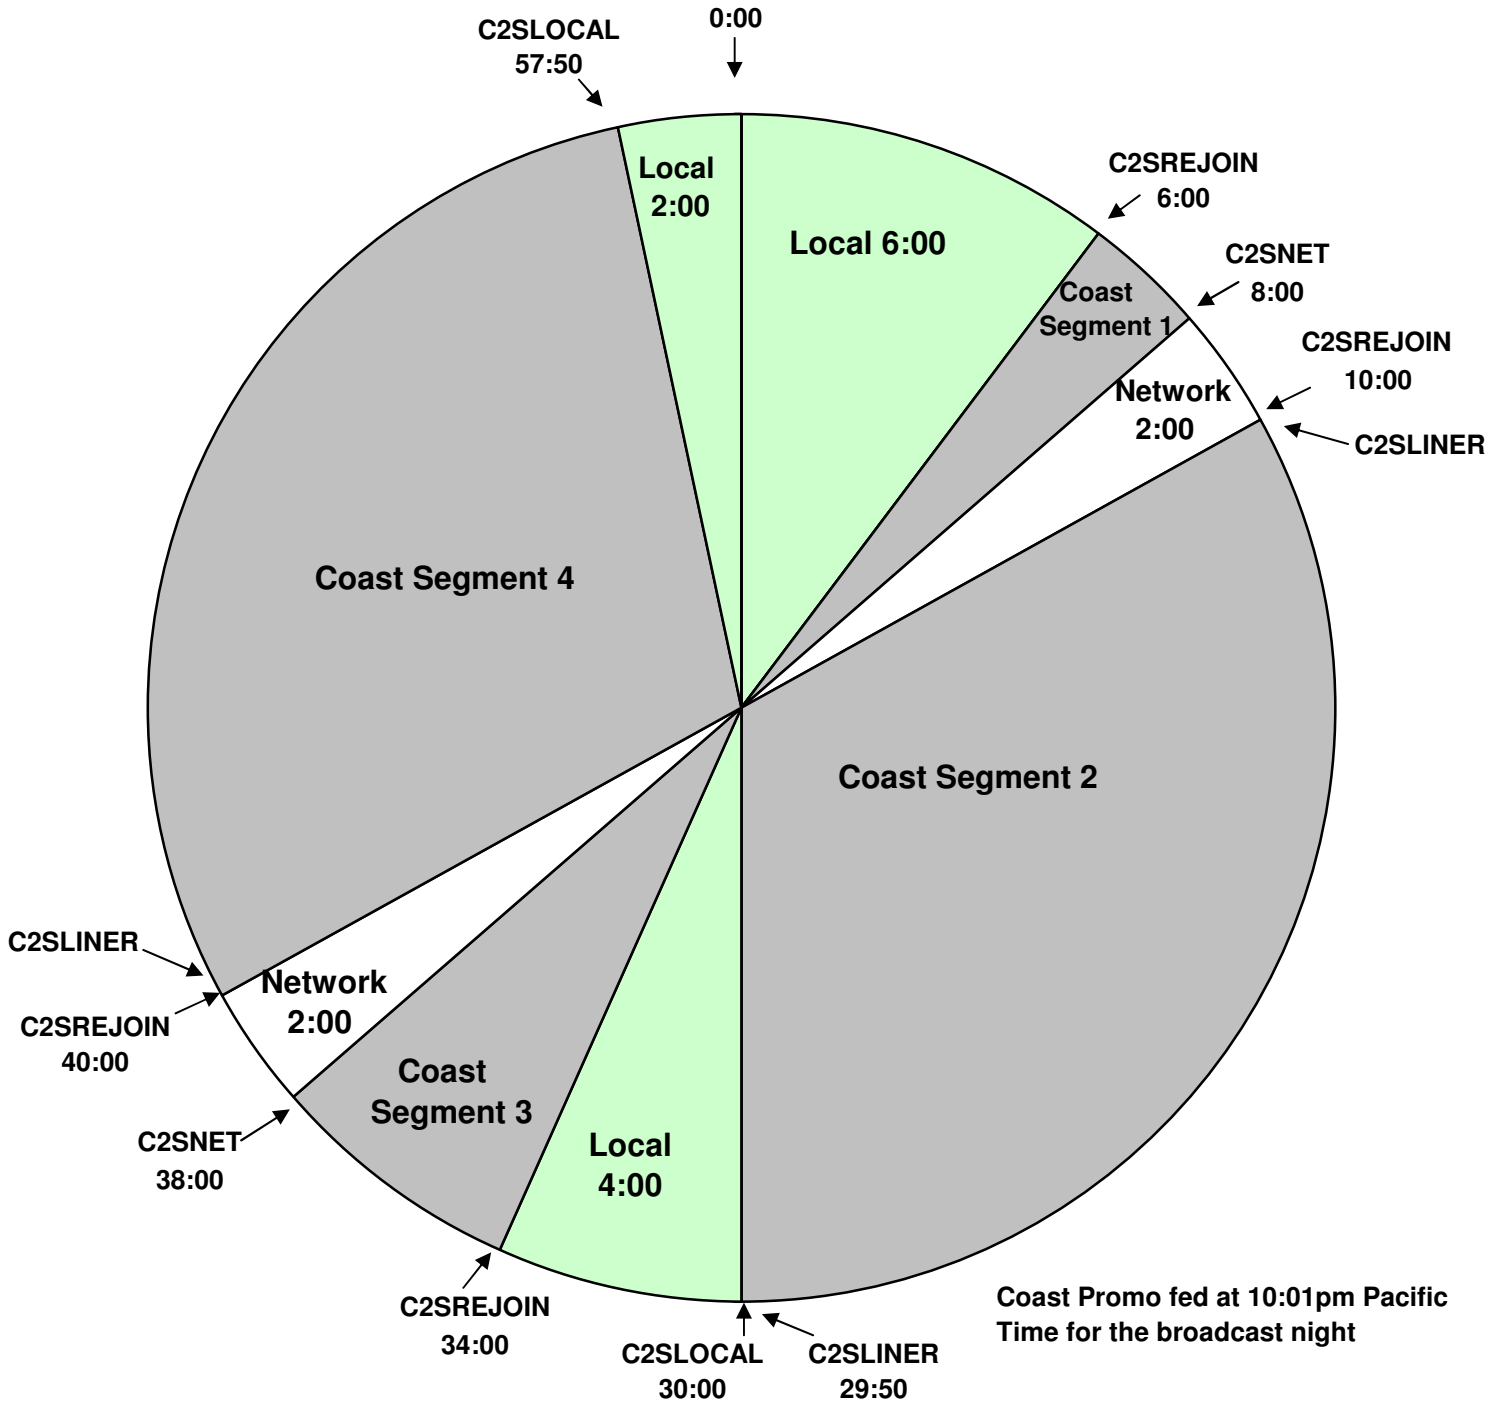

SOMEWHERE IN TIME

PROGRAM CLOCK
 Effective October 12, 2011
 Premiere XDS PRO4-P Satellite
 Saturdays 9pm - 1am Eastern
 6pm - 10pm Pacific

For Technical Assistance Call
 Premiere Network Operations Center: (800) 276-4431
 Technical Info: <http://engineering.premiereradio.com>

Fixed Breaks at 29:50 & 57:50. Network Breaks Float.
 C2SLOCAL Fires Local Breaks.
 C2SLINER Fires :10-Second Local Liners.
 :10-Second Rejoin Bumpers at 10:00 & 40:00.
 :20-Second Rejoin Bumper at :34.