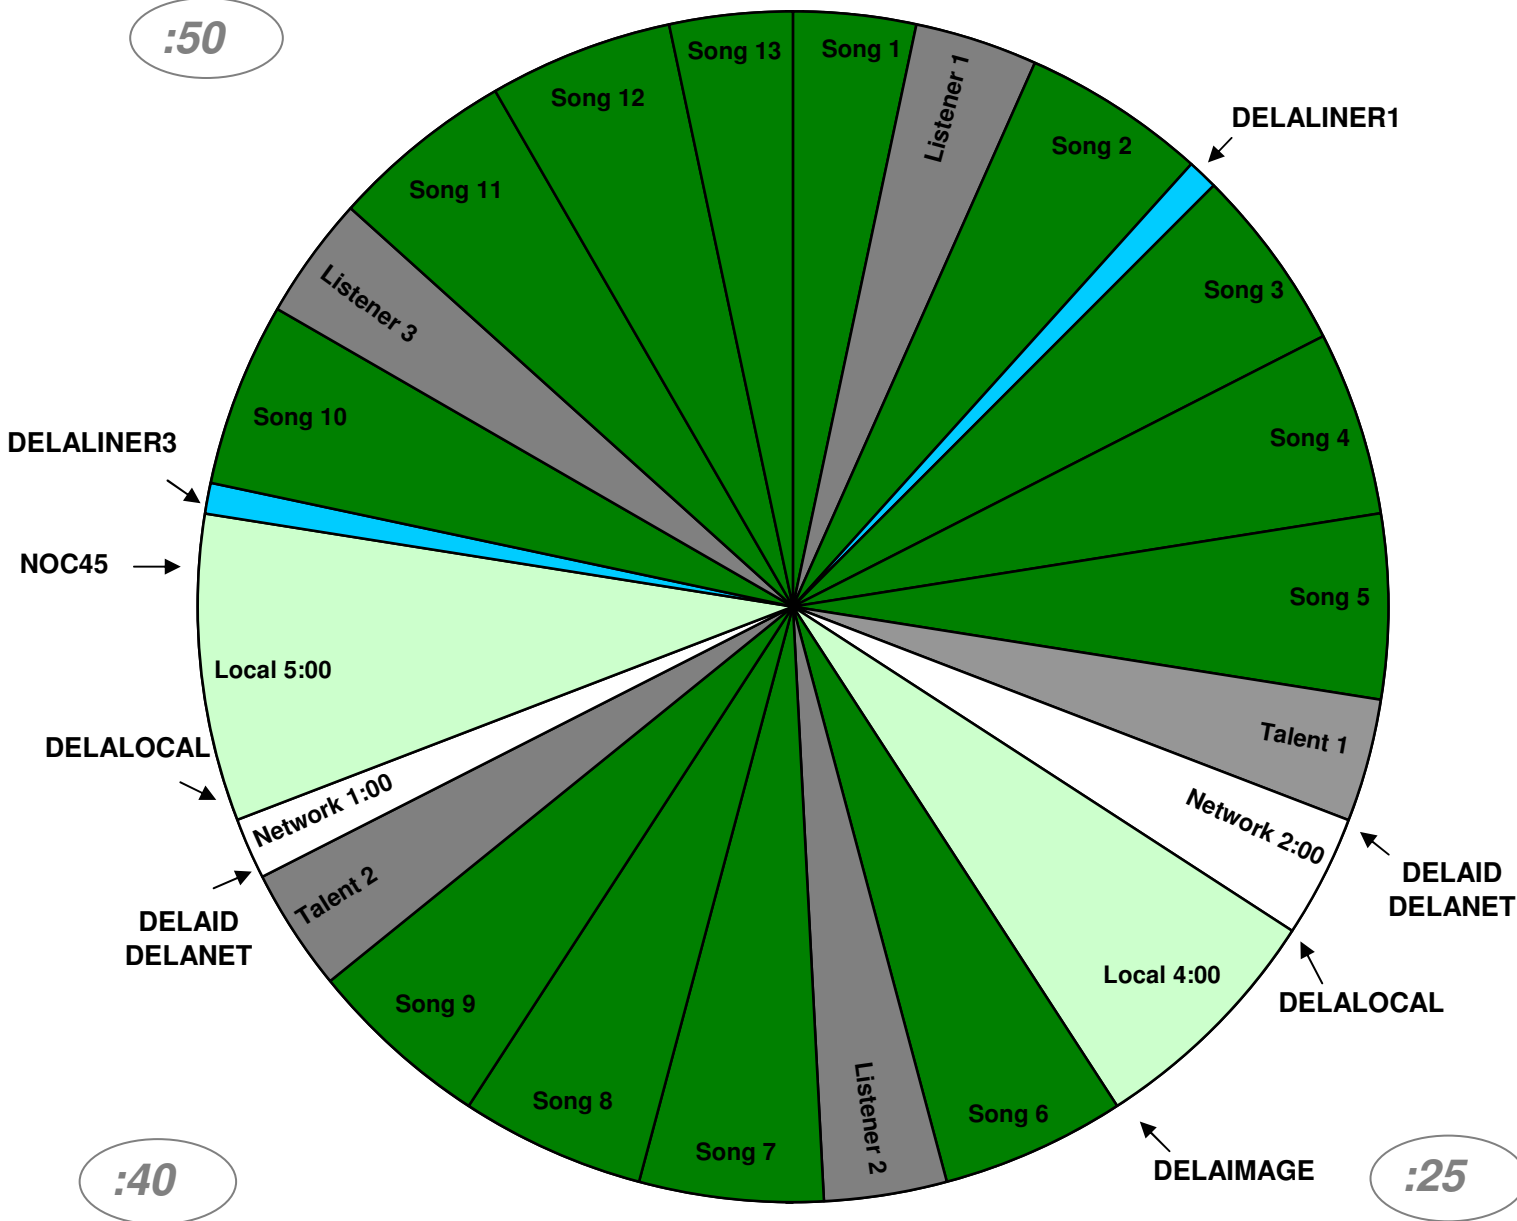

HOLIDAY SATURDAY PROGRAM CLOCK

Effective Nov, 04 2011

Premiere XDS PRO4-P Satellite

7pm-Midnight (Eastern)

4pm - 9pm (Pacific)

NOCTOH

:50

If you are already taking the Delilah standard show and choose to switch on Nov 4th, no action is required other than to confirm your automation system matches the new holiday clock. All cues/relays remain the same as the Delilah Standard show.

For Technical Assistance call:

Premiere Network Operations Center: 800-276-4431

XDS Receiver Problems: 818-461-5176

Technical Info: <http://engineering.premiereradio.com>

Delilah Relay

- DELALINER1
- DELALOCAL
- DELAIMAGE
- DELALINER3
- DELANET
- DELAID
- NOCTOH
- NOC45

Function

- Fires 11 second drop over 15s network jingle
- Local Break / Net Release
- Fires local 27s liner over 30s network jingle
- Fires 11 second drop over 15s network jingle
- Fires Network break
- Fires 3 second station ID/positioner
- NOC Top of Hour Time Sync
- NOC 45 min Time Sync