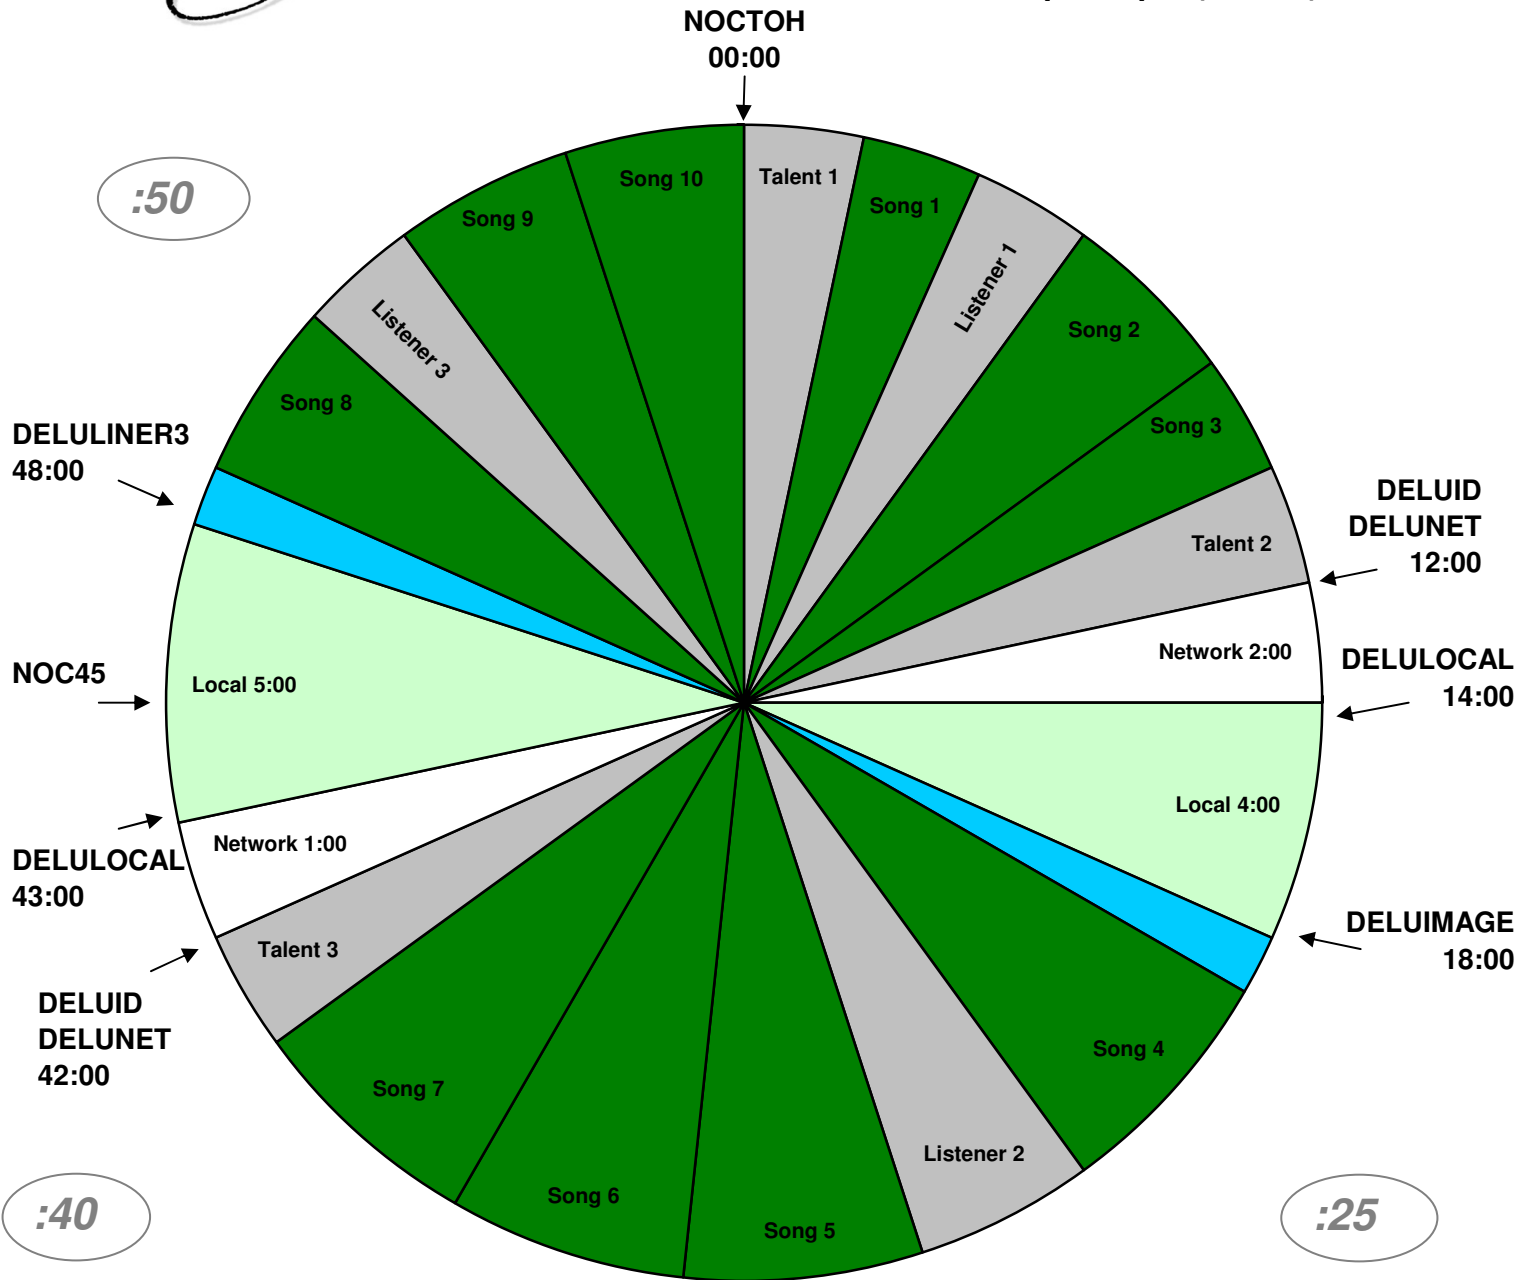

**MAIN SUNDAY PROGRAM CLOCK**  
 Effective December 26th, 2011  
 Premiere XDS PRO4-P Satellite  
 7pm-Midnight (Eastern)  
 4pm - 9pm (Pacific)

**For Technical Assistance call:**  
 Premiere Network Operations Center: 800-276-4431  
 XDS Receiver Problems: 818-461-5176  
 Technical Info: <http://engineering.premiereradio.com>

Delilah Relay	Function
DELULOCAL	Local Break / Net Release
DELUIIMAGE	Fires local 27s liner over 30s network jingle
DELULINER3	Fires 11 second drop over 15s network jingle
DELUNET	Fires Network break
DELUID	Fires 3 second station ID/positioner
NOCTOH	NOC Top of Hour Time Sync
NOC45	NOC 45 min Time Sync
DELUID2	05s optional station ID/positioner
DELUCALL	05s optional Liner Before Caller