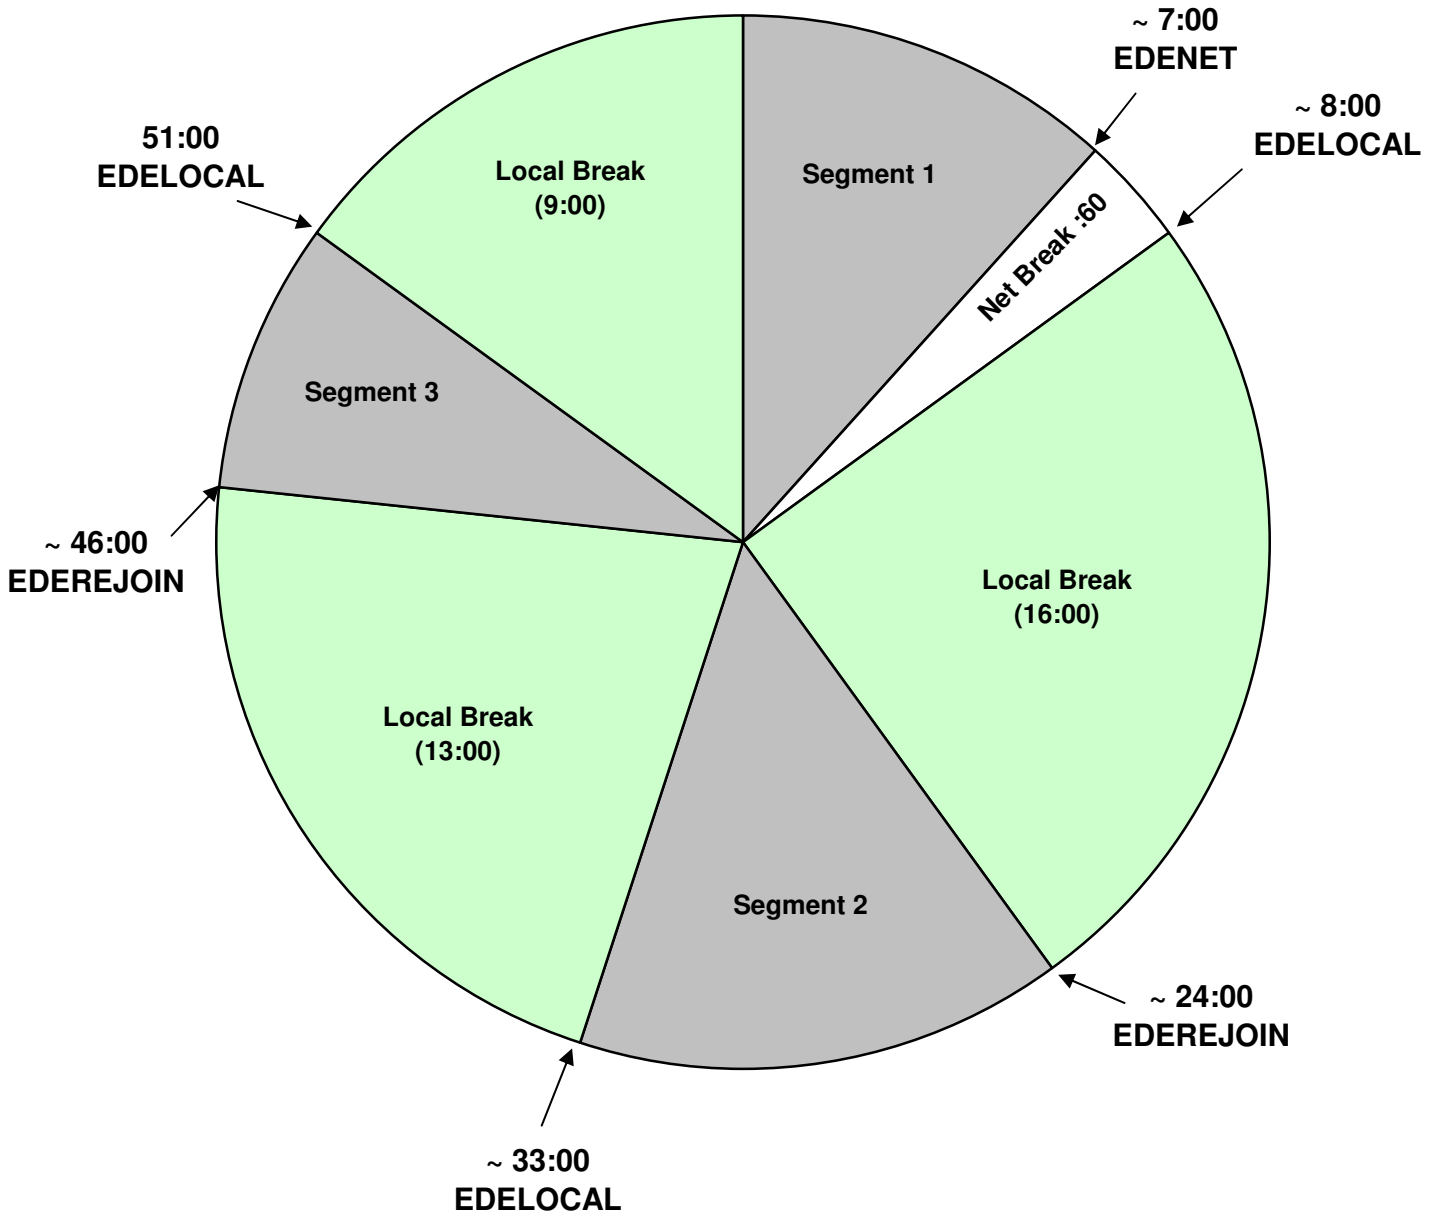

Elvis Duran And the Pre-Morning Show

Effective October 12, 2011
Premiere XDS PRO4-P Satellite
Weekdays

Feed at 5:00 to 6:00 PM Eastern time
for air the following day.

Show Start:
EDEREJOIN
00:00

For Technical Assistance call:
Premiere Network Operations Center: 800-276-4431
Technical Info: www.premiereradio.com/engineering

EDELOCAL - Fires local breaks.
EDENET - Fires network breaks.
EDEREJOIN - Rejoin Network
All breaks float except the hard timed local at 51:00