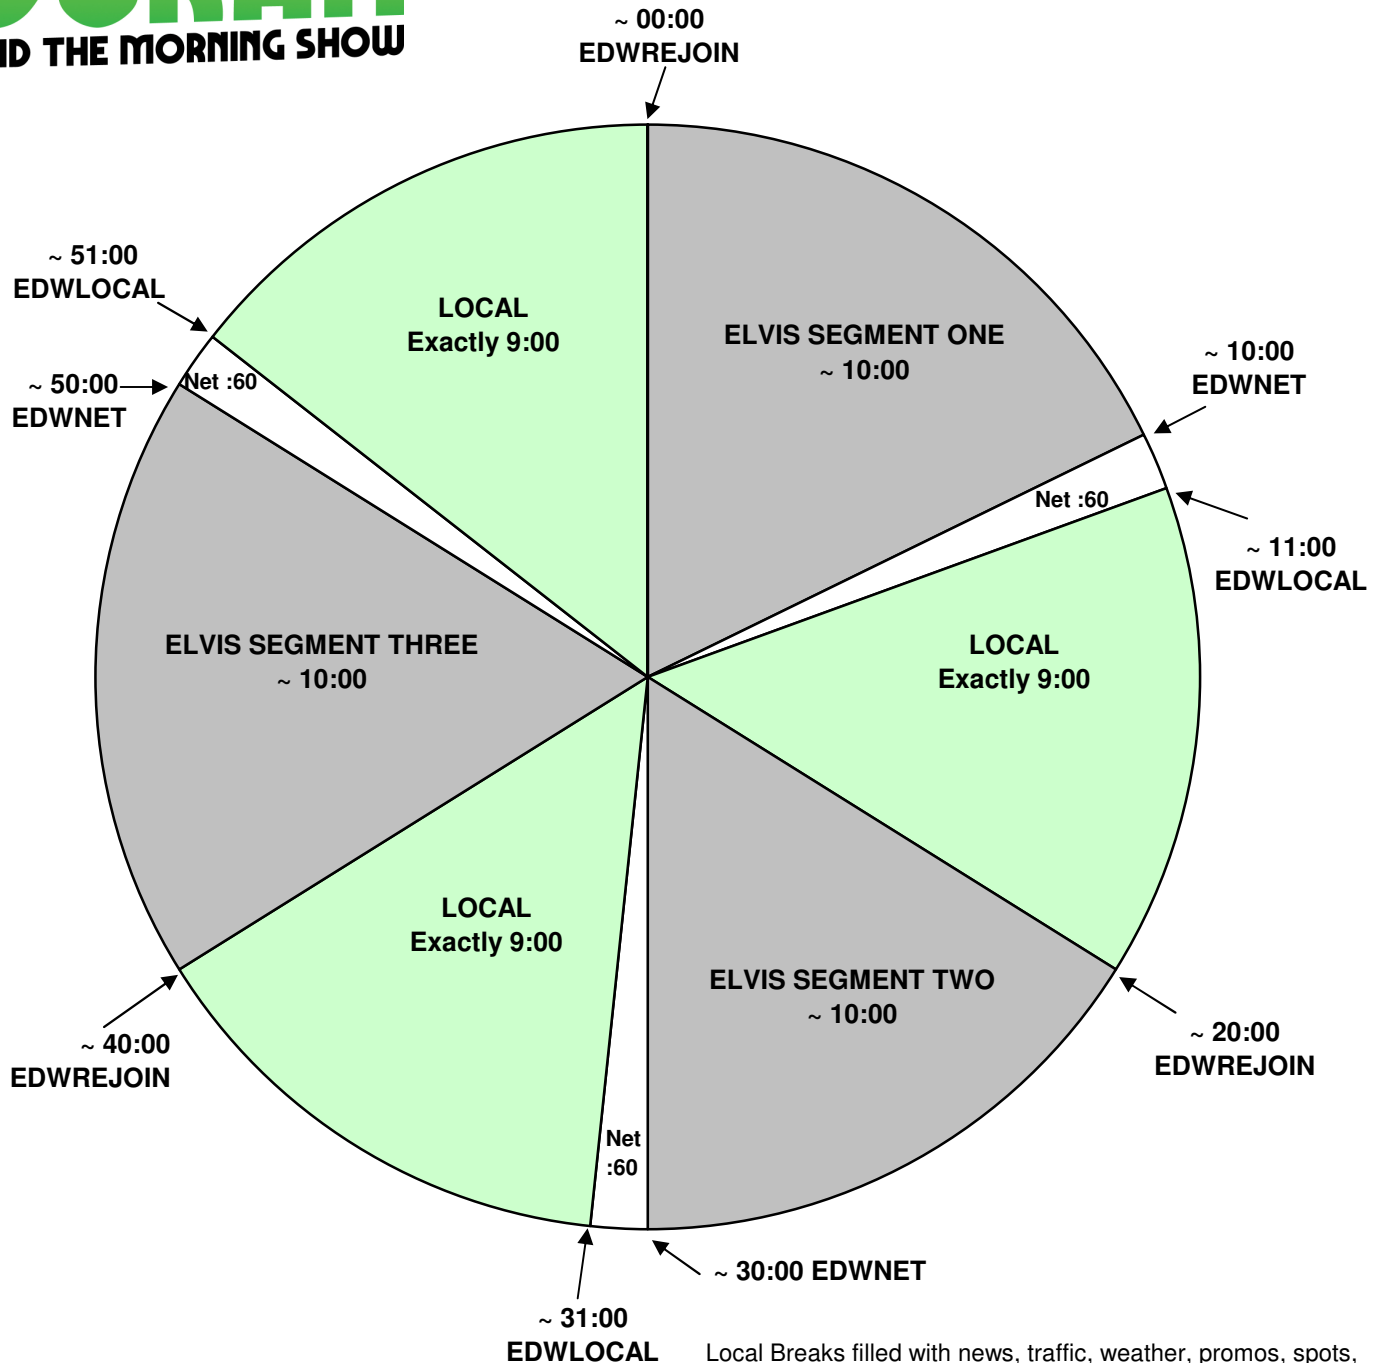

# ELVIS DURAN AND THE MORNING SHOW

Effective October 12, 2011  
Premiere XDS PRO4-P Satellite  
Fed Fridays, 8AM to 12:00 PM  
Pacific

Local Breaks filled with news, traffic, weather, promos, spots, local contesting/ stationality, jingle/sweeper imaging and song at the end, timed to 9:00 to rejoin the network.

EDWLINERs will float and start shortly after re-join.

EDWLOCAL - Fires local breaks. **All breaks float.**

EDWLINERA = Liner A Start (Elvis voiced station positioner out of a song)

EDWLINERB = Liner B Start (Locally voiced SHORT Show ID (effects/ then dry) out of a song - MUST BE EXACTLY 5.1 seconds)

# PREMIERE NETWORKS