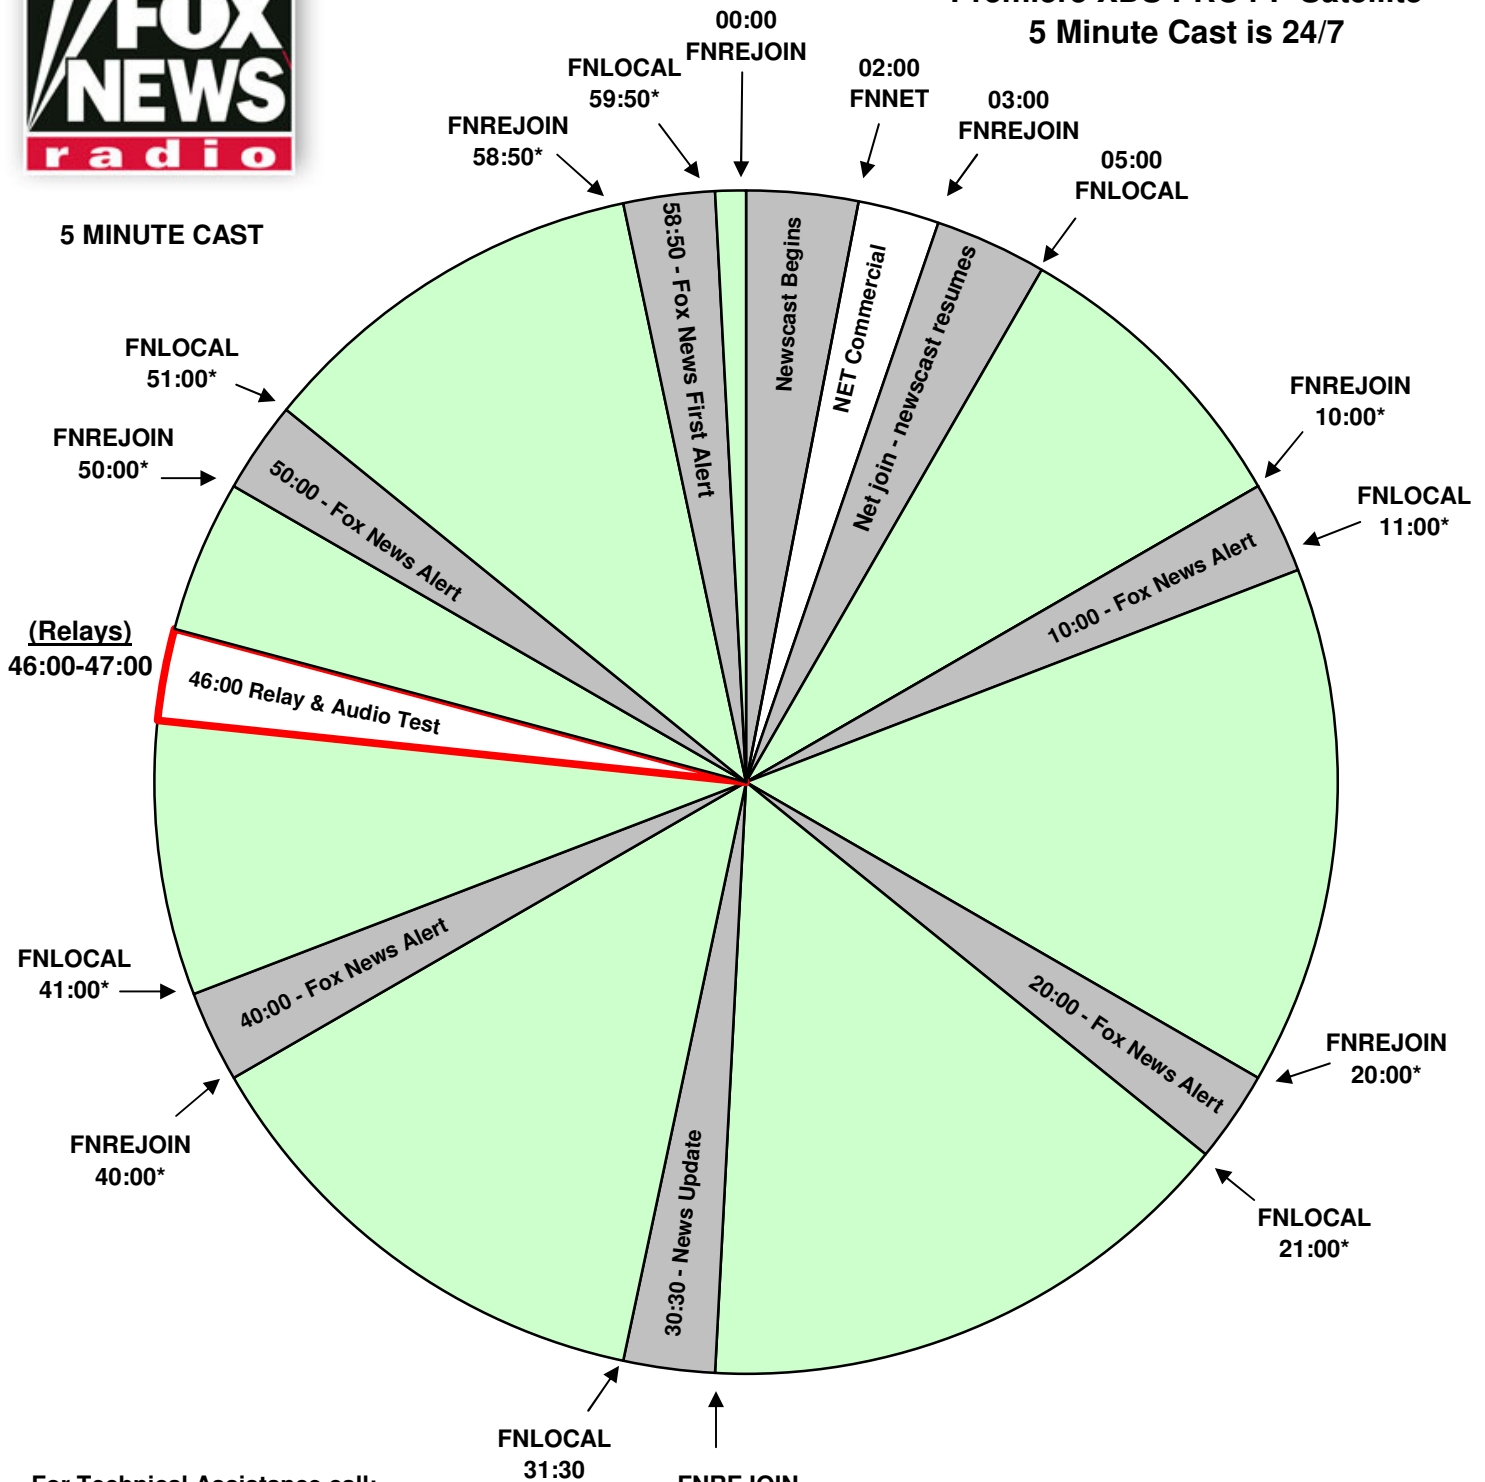

FOX 5 MINUTE PROGRAM CLOCK

Effective November 28, 2011
 Premiere XDS PRO4-P Satellite
 5 Minute Cast is 24/7

For Technical Assistance call:
 FOX Master Control: 212--301-5860
 Premiere Network Operations: 800-276-4431
 Technical Info: <http://engineering.premiereradio.com>

*Hourly audio & relay testing at 46:00
 Please disregard any relays and audio received.

FNLOCAL = Local also functions as local streaming stop when not preceded by a Net break

5 MINUTE CAST is on the Left side

FNNET = Net also functions as local streaming stop

*During Breaking News Coverage

FNREJOIN = Rejoin also functions as local steaming start

AFFILIATE SALES: 212-301-5439