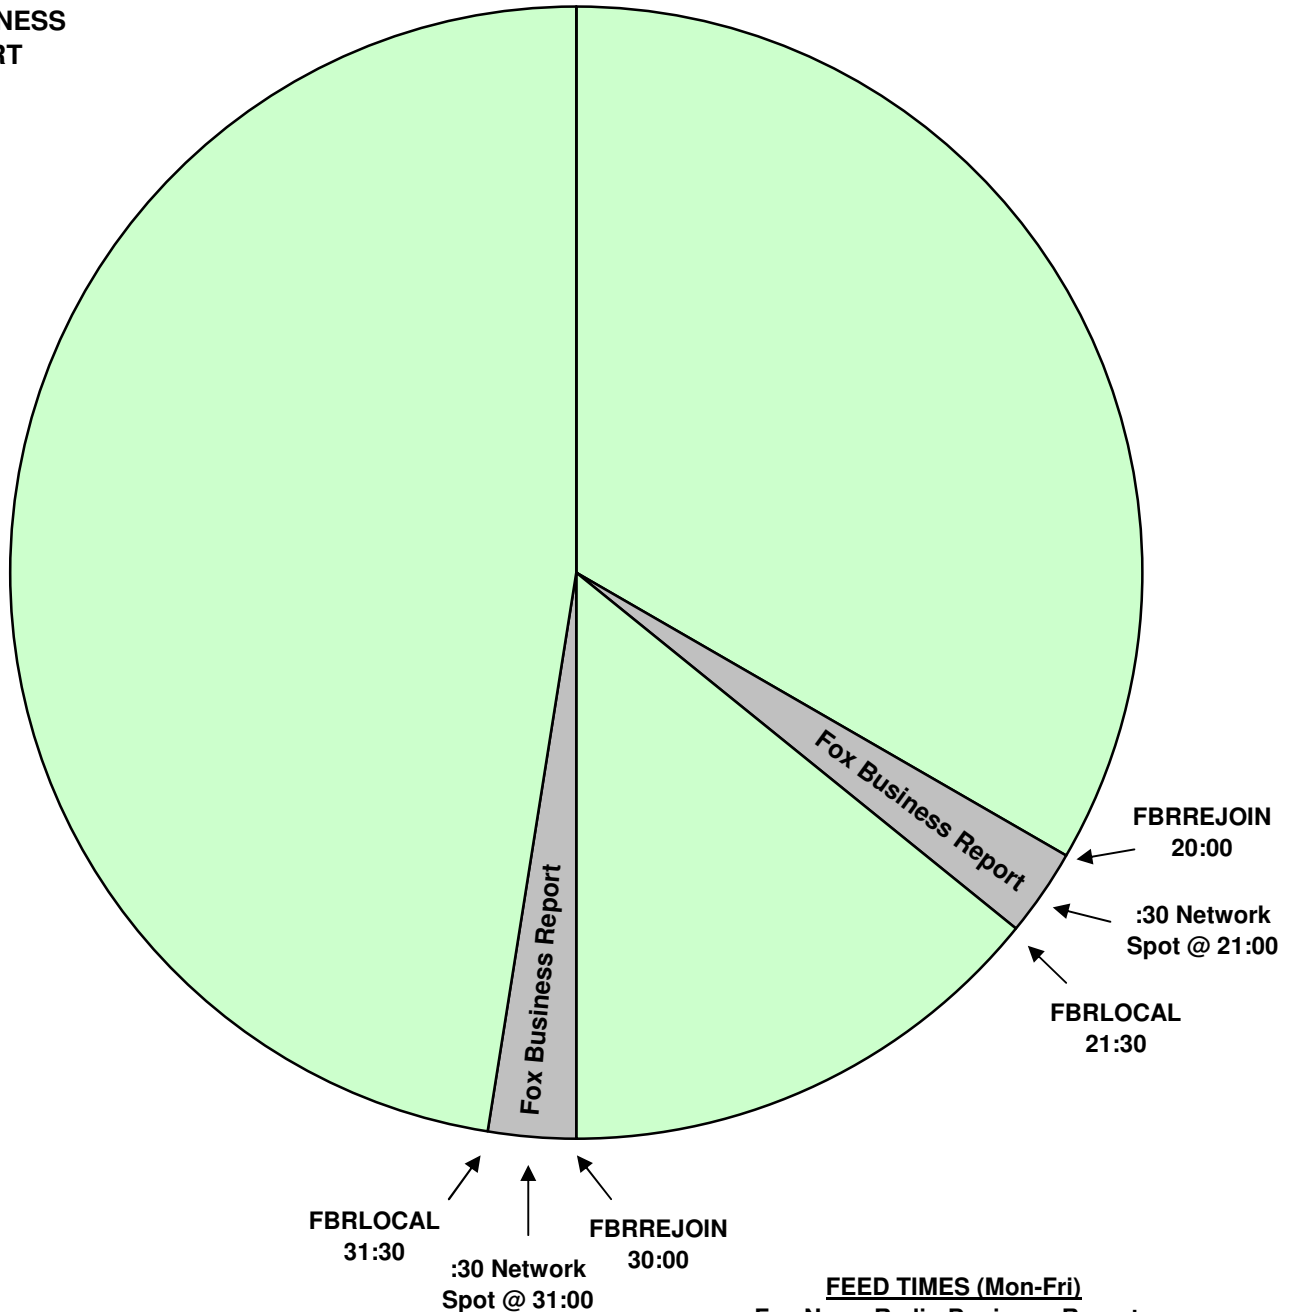

**FOX NEWS BUSINESS REPORT
PROGRAM CLOCK**
Effective November 28th, 2011
Premiere XDS PRO4-P Satellite
Fox Business Report

**FOX BUSINESS
REPORT**

For Technical Assistance call:
FOX Master Control: 212--301-5860
Technical Info: <http://engineering.premiereradio.com>

FEED TIMES (Mon-Fri)
Fox News Radio Business Reports
520AM / 530AM (refeed at 30 past)
through
920PM / 930PM – All times eastern
17 Reports a day – Monday to Friday - 20 past every hour –
refeed at 30 past the hour.
FBRREJOIN – Join Network, FBRLOCAL – Drop Network
This feed can be found on the Fox 1 Minute channel.