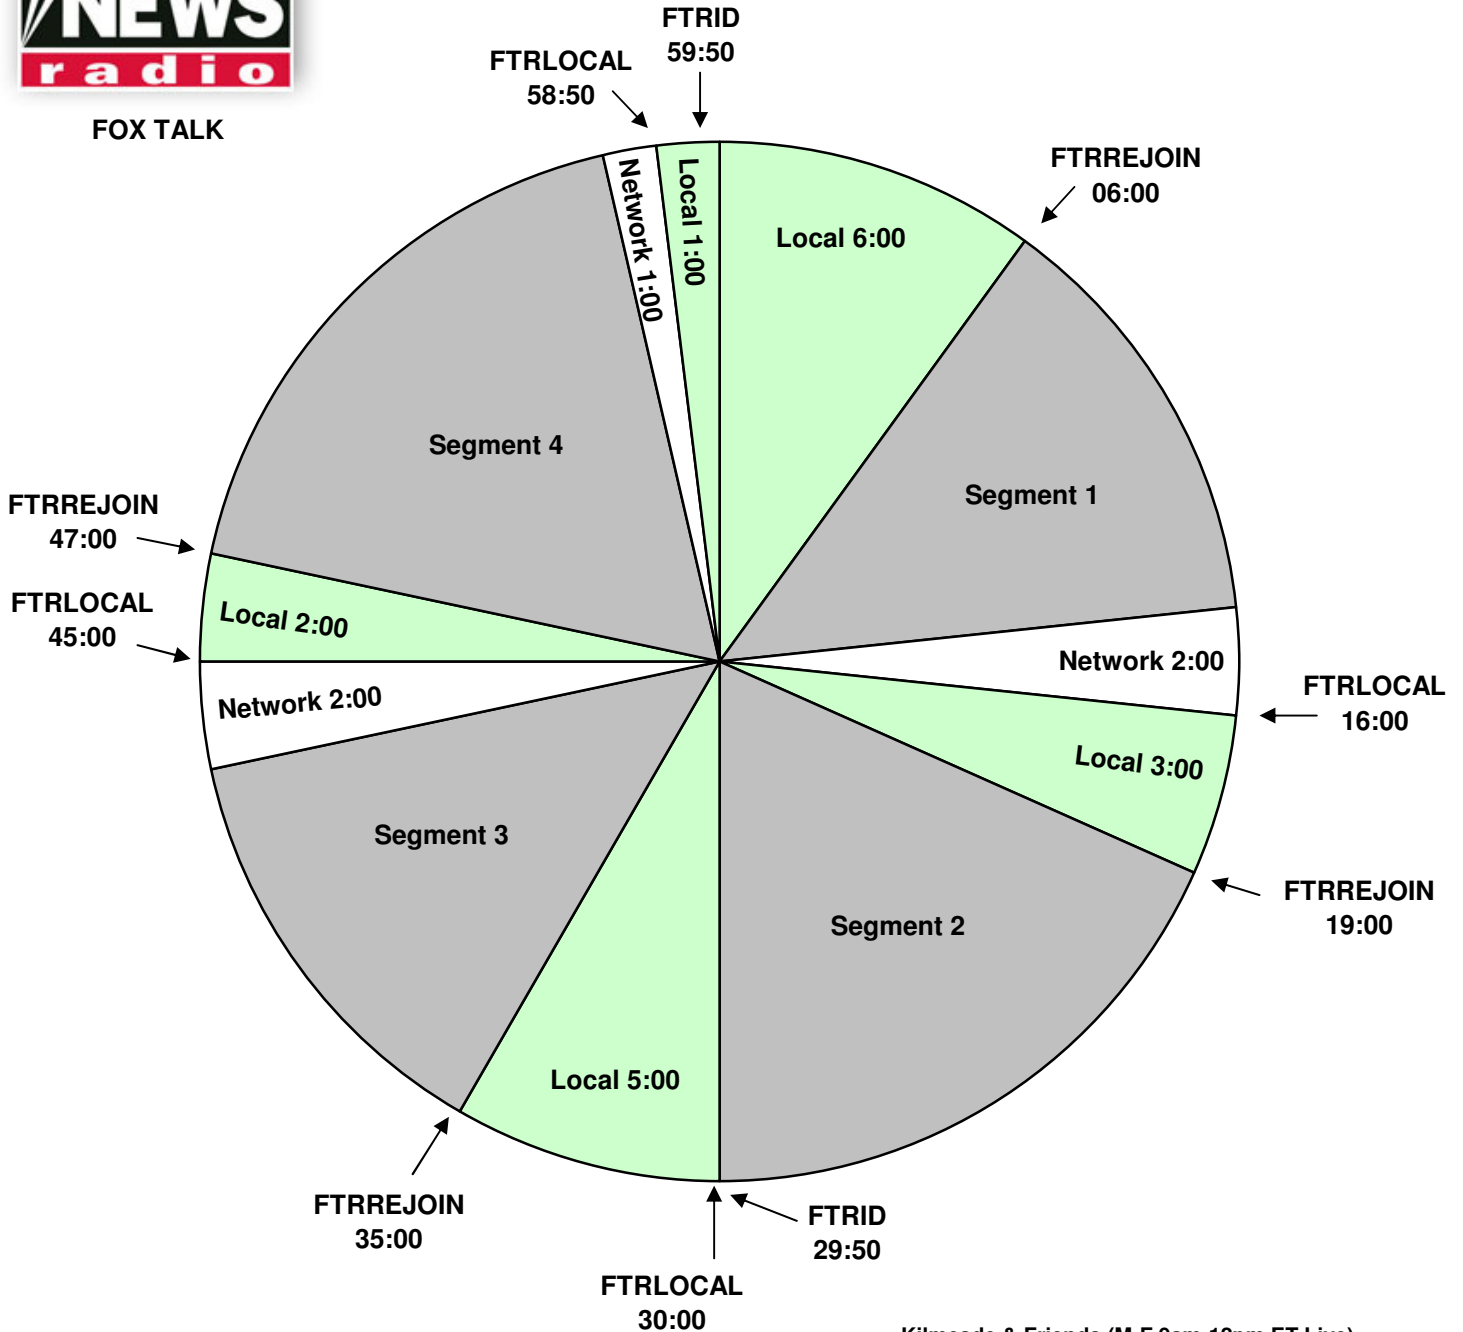

FOX TALK

FOX TALK PROGRAM CLOCK

Effective November 28th, 2011

Premiere XDS PRO4-P Satellite

For Technical Assistance call:
 Fox News Radio Master Control: 212-301-5860
 Premiere Network Operations: 800-276-4431
 Technical Info: <http://engineering.premiereradio.com>

FTRLOCAL= Local also functions as local streaming stop.
 FTRREJOIN = Rejoin also functions as local streaming start
 FTRID = Legal ID

- Kilmeade & Friends (M-F 9am-12pm ET Live)
- Kilmeade & Friends Weekend (SA & SU 6am-9am ET)
- Kilmeade & Friends Weekend (SA & SU 9am-12pm ET Refeed)
- Tom Sullivan Show (M-F 3pm -6pm ET Live)
- Tom Sullivan Show Weekend (SA & SU 3pm-6pm ET)
- Gibson On Fox (M-F 12pm-3pm ET Live)
- Gibson On Fox (M-F 6pm-10pm Refeed)
- Gibson On Fox Weekend (SA & SU 12pm-3pm ET)
- Alan Colmes (M-F 10pm -1am ET Live)
- Alan Colmes (TU-SA 1am-4am Refeed)
- Alan Colmes Weekend (SA & SU 6pm-9pm)
- Alan Colmes Weekend (SA & SU 9pm-12a Refeed)