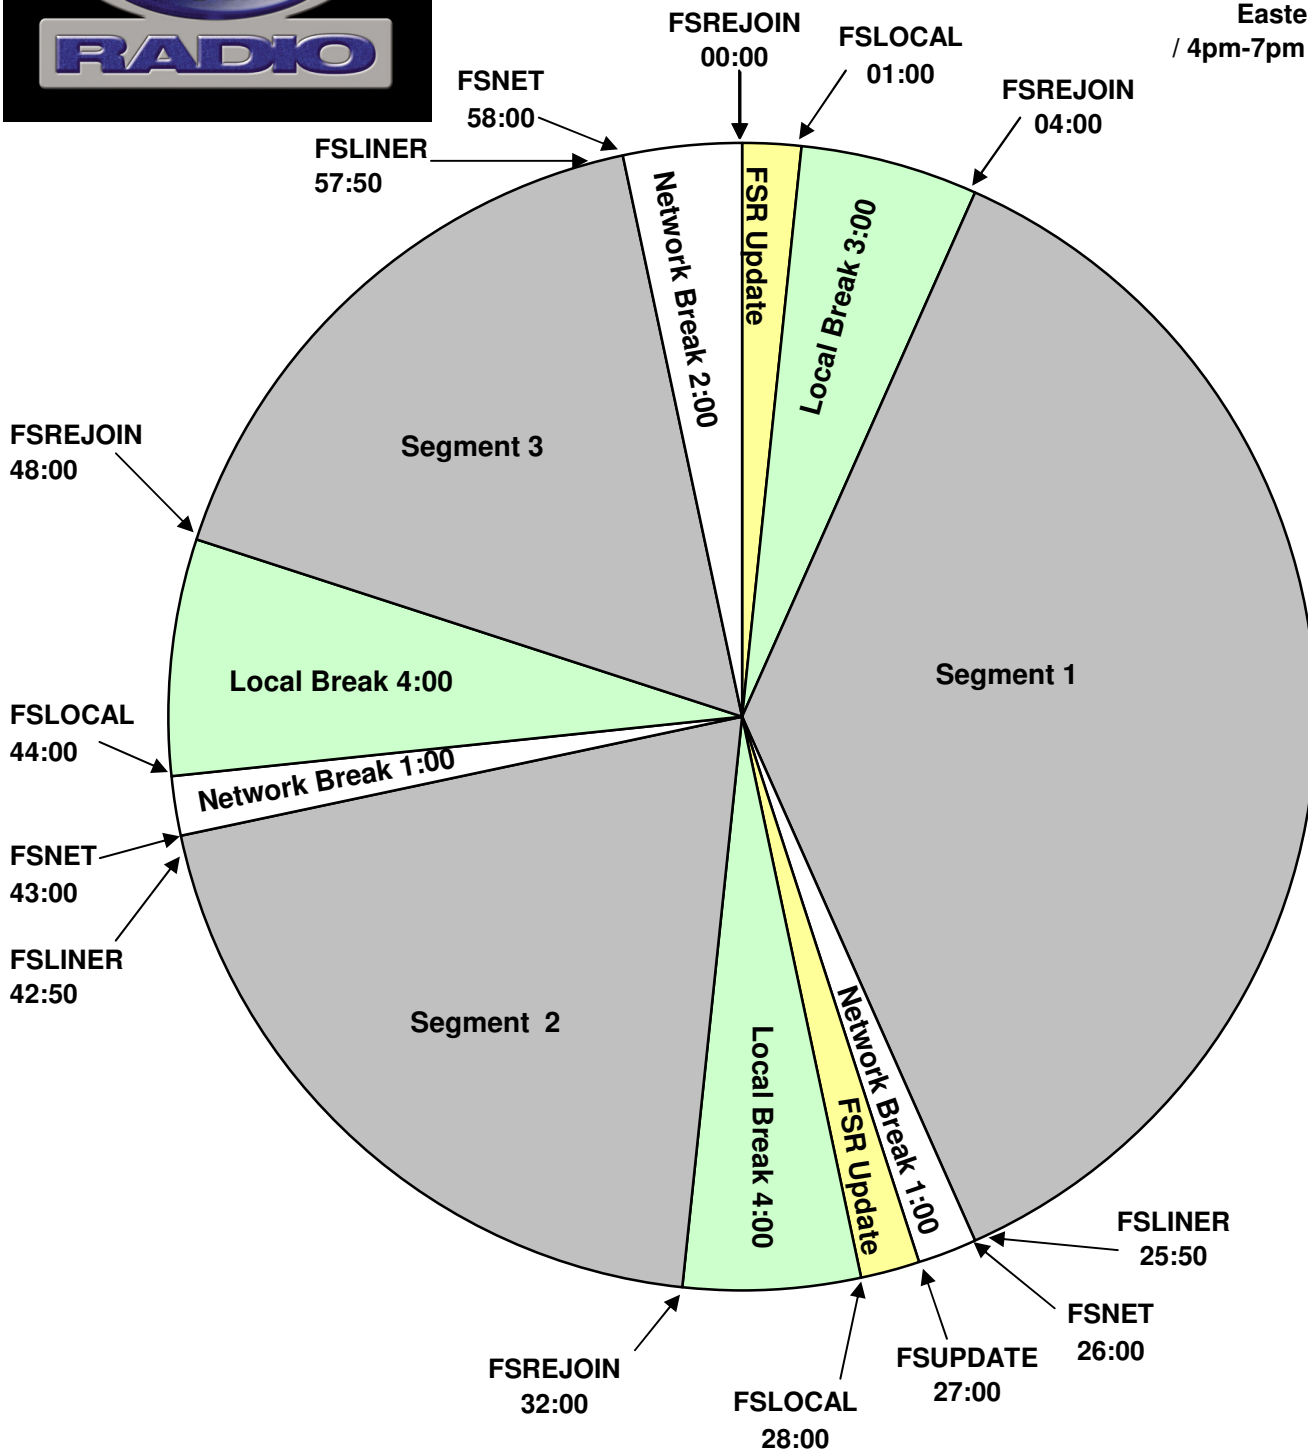

Petros & Money
Effective October 12, 2011
Premiere XDS PRO4-P Satellite
Monday - Friday 7PM-10PM
Eastern
/ 4pm-7pm Pacific

For Technical Assistance Call
Premiere Network Operations Center: (800) 276-4431
Technical Info: <http://engineering.premiereradio.com>

ALL Breaks are Hard-Timed.