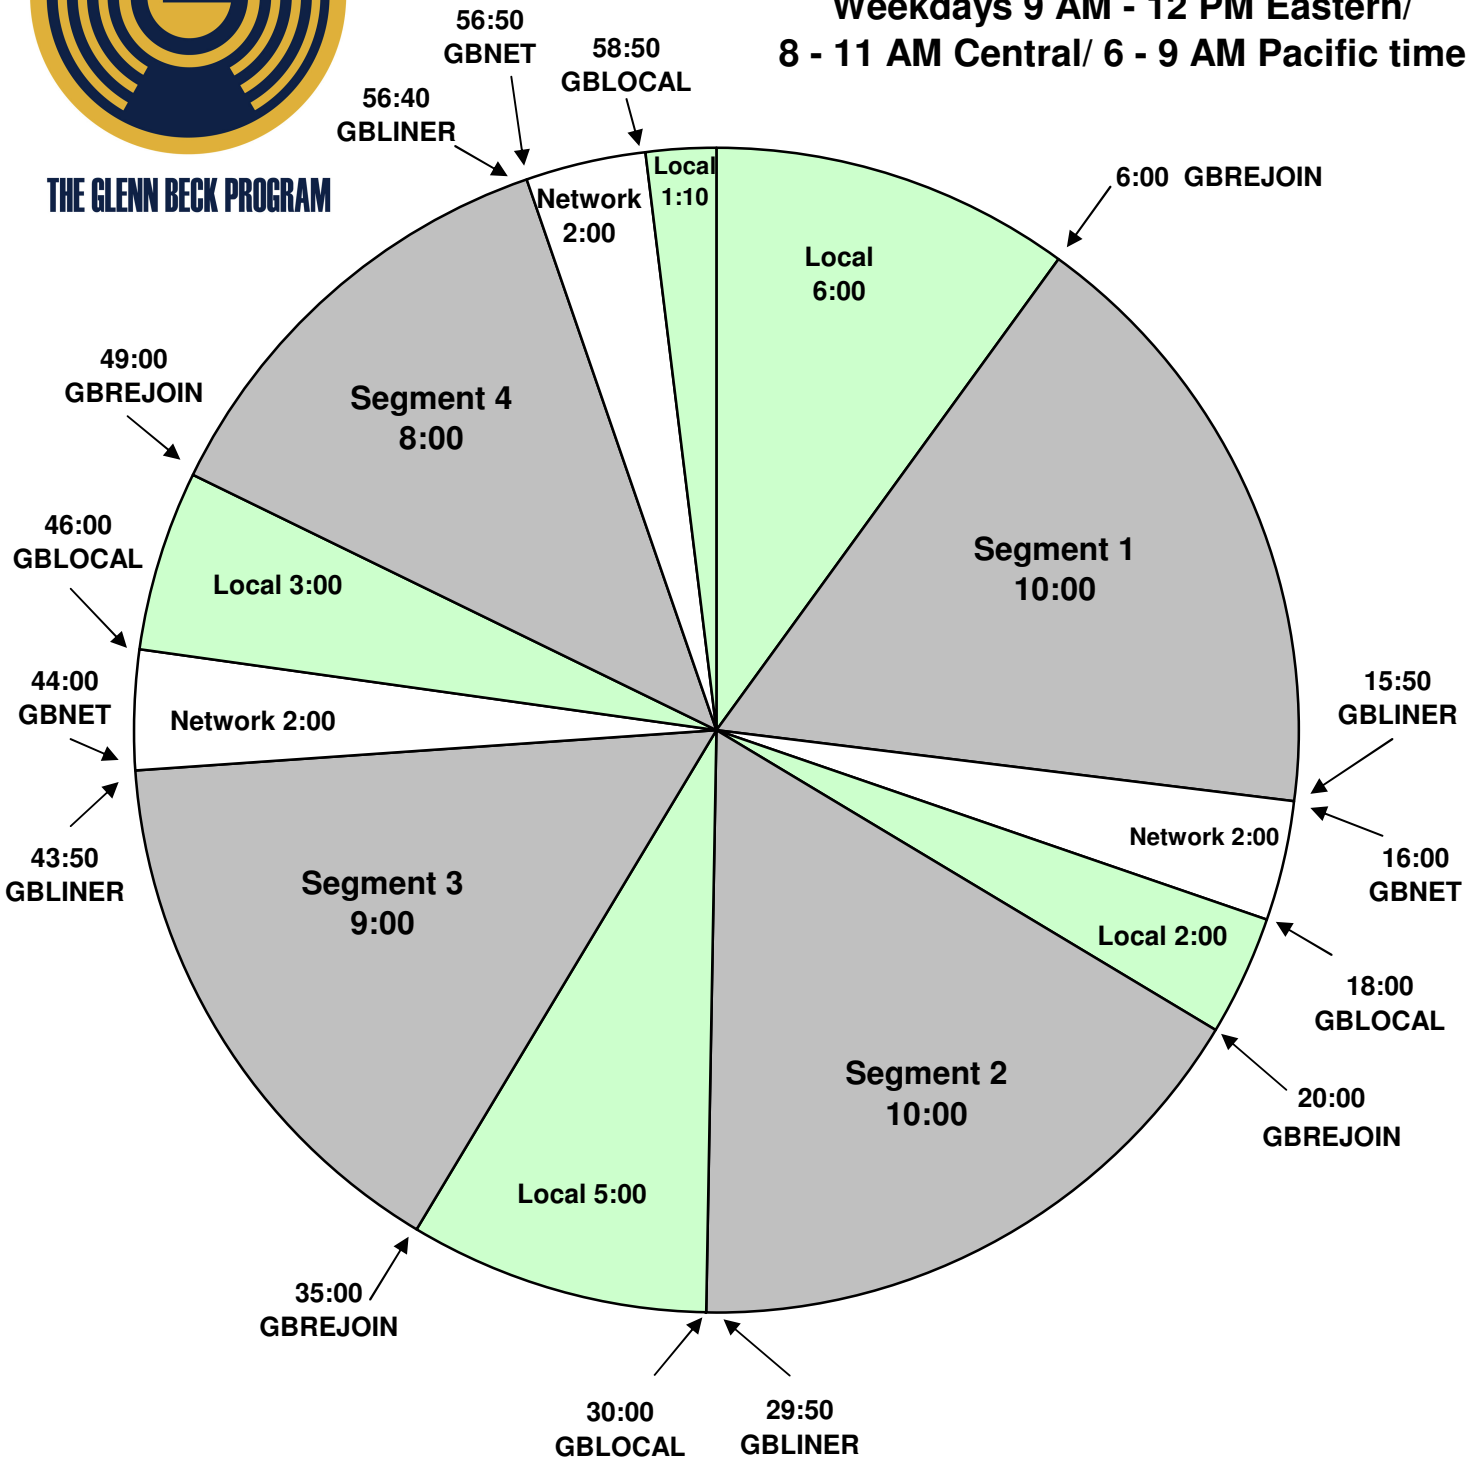

THE GLENN BECK PROGRAM

Guest Host & Best Of Clock

Effective October 12, 2011

Premiere XDS PRO4-P Satellite

Weekdays 9 AM - 12 PM Eastern/
8 - 11 AM Central/ 6 - 9 AM Pacific time

For Technical Assistance call:
Premiere Network Operations Center: 800-276-4431
Technical info: <http://engineering.premiereradio.com/>

Hard outs at 30:00 and 56:50. Other breaks float.
GBLINER fires :10-second liner before breaks.
GBLOCAL fires local breaks.
:10-second rejoin bumpers at 20:00 & 49:00.
:20-second rejoin bumper at 35:00.