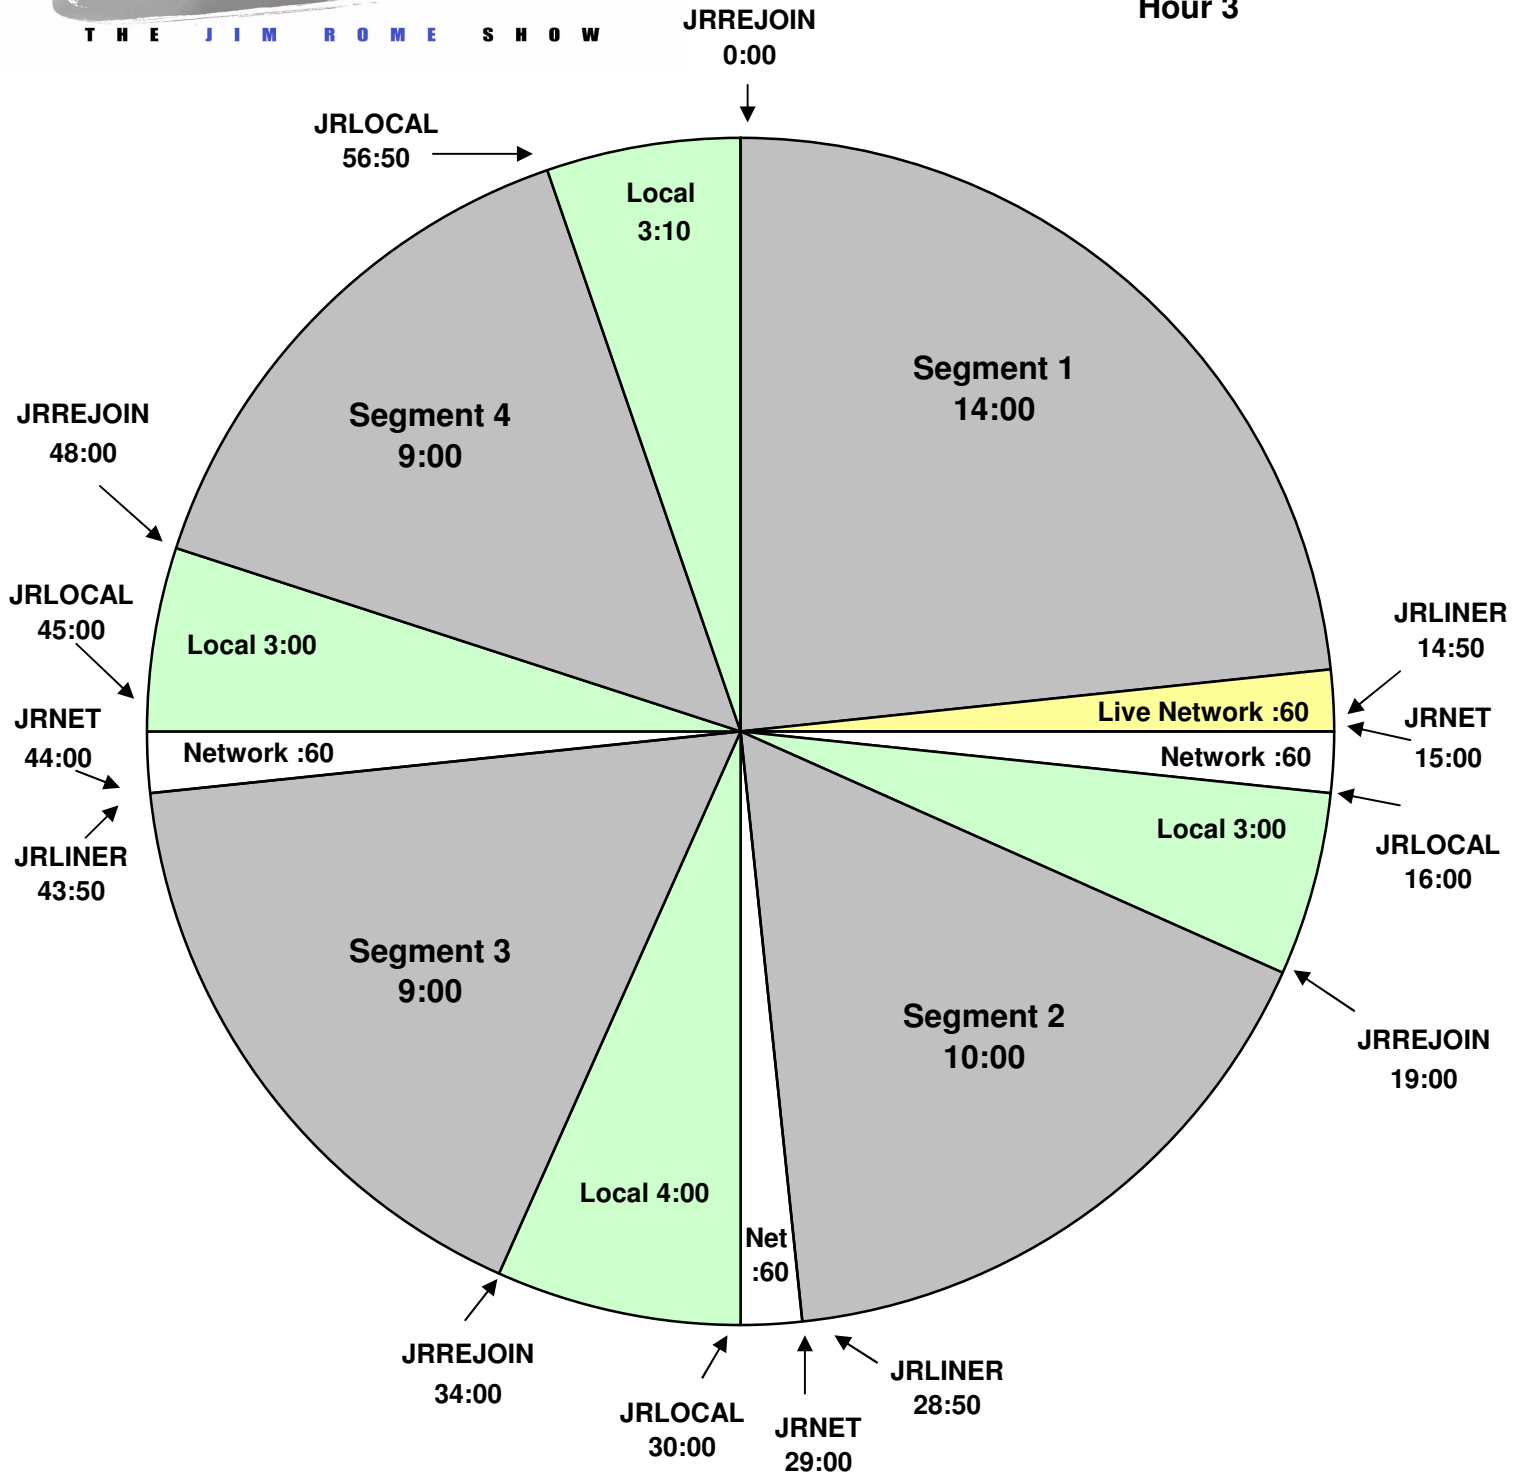

**PROGRAM CLOCK**  
 Effective October 12, 2011  
 Premiere XDS PRO4-P Satellite  
 12 - 3 PM Eastern 9 AM - 12 PM Pacific  
 Hour 3

For Technical Assistance call:  
 Premiere Network Operations Center: 800-276-4431  
 Technical Info: [www.premiereradio.com/engineering](http://www.premiereradio.com/engineering)

If a Live Read is scheduled this hour, it will be done within program content and the first network break will be :60-seconds. If no live read is scheduled, the network break will be 2:00 minutes.  
 Hard out at 56:50. Other breaks float.

JRREJOIN: Local streaming start, JRLINER: fires local :10-second liner, JRLOCAL: fires local break, JRNET: local streaming stop.

:10-second rejoin bumpers at 19:00 & 48:00.  
 :20-second rejoin bumper at 34:00.