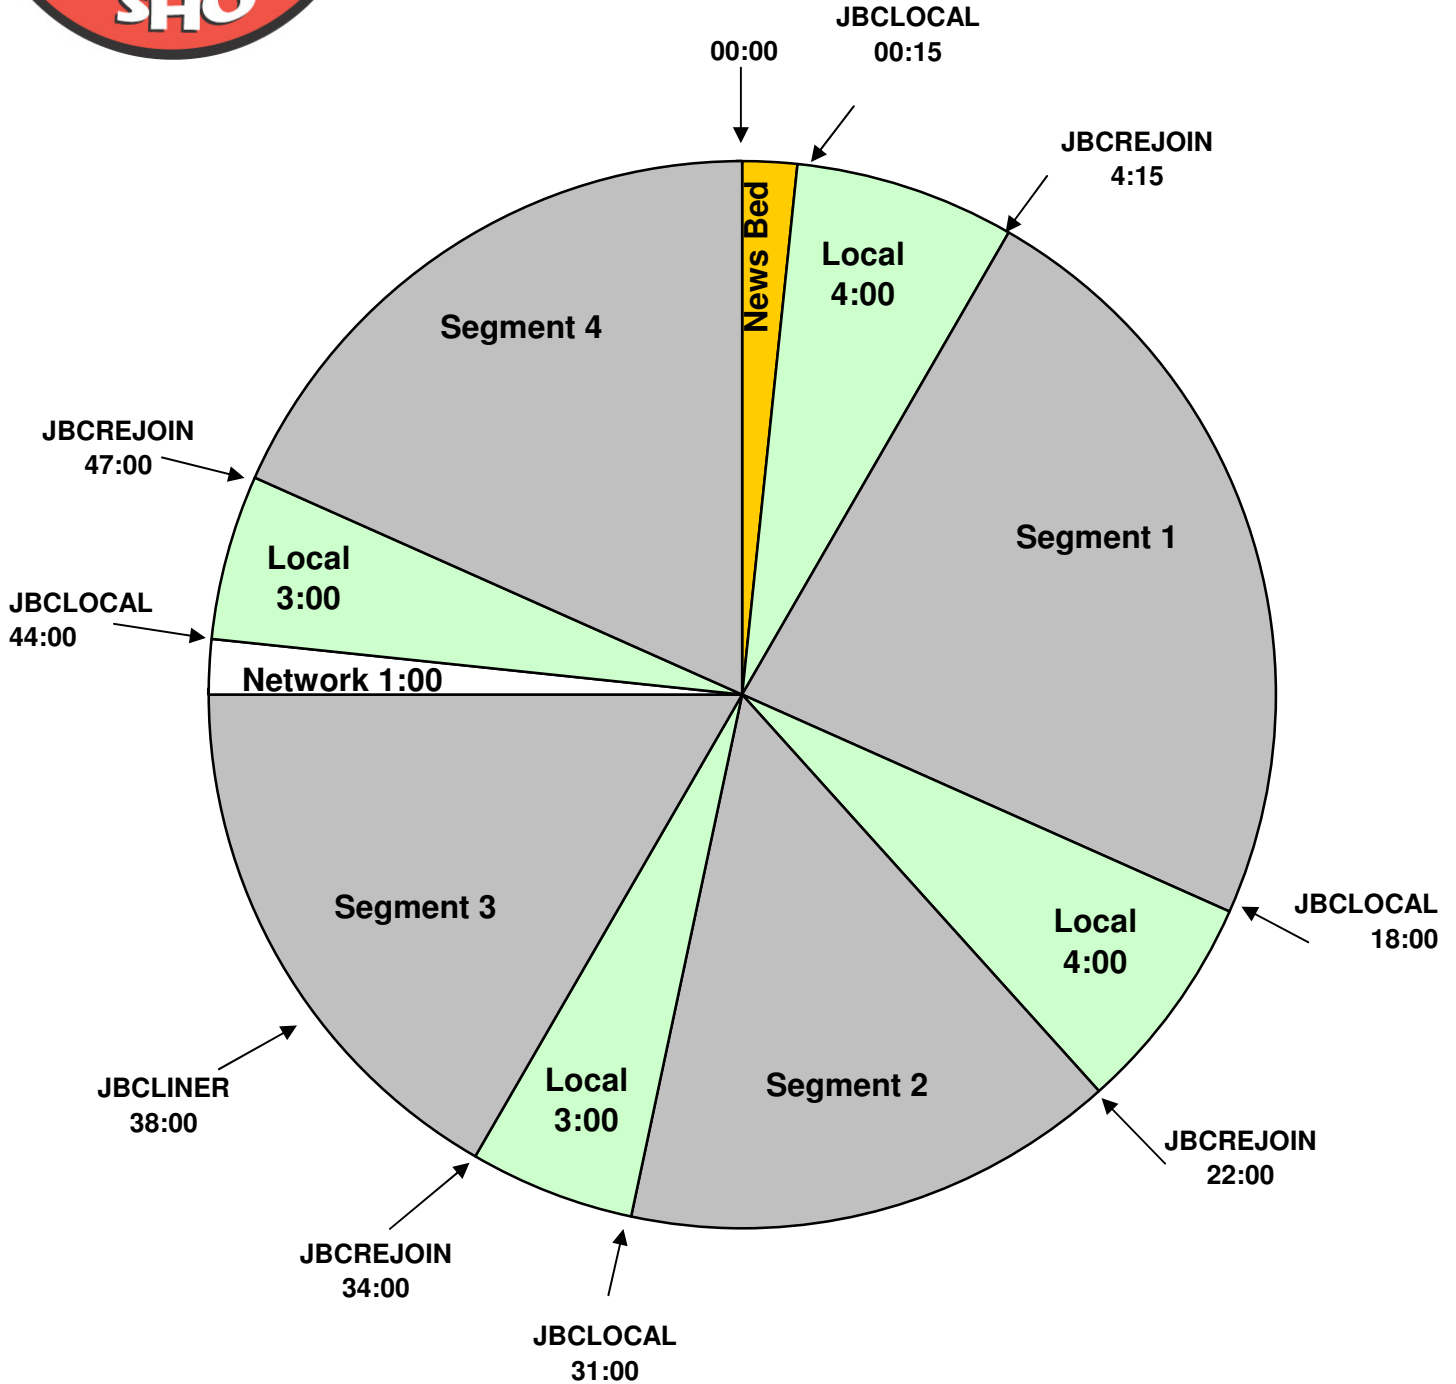

**PROGRAM CLOCK**  
 Effective October 12, 2011  
 Premiere XDS PRO4-P Satellite  
 Monday - Friday 3am - 7am Pacific

**Country Feed - Hour 4 ONLY**

For Technical Assistance call:  
 Premiere Network Operations Center: 800-276-4431  
 Technical Info: [www.premiereradio.com/engineering](http://www.premiereradio.com/engineering)

**Info:**  
 Show starts with 15-60 second News Bed into Local  
 All Breaks float  
 JBCLOCAL starts the local break  
 JBCLINER fires the Sweeper  
 JBCREJOIN fires 15 sec rejoin bumper