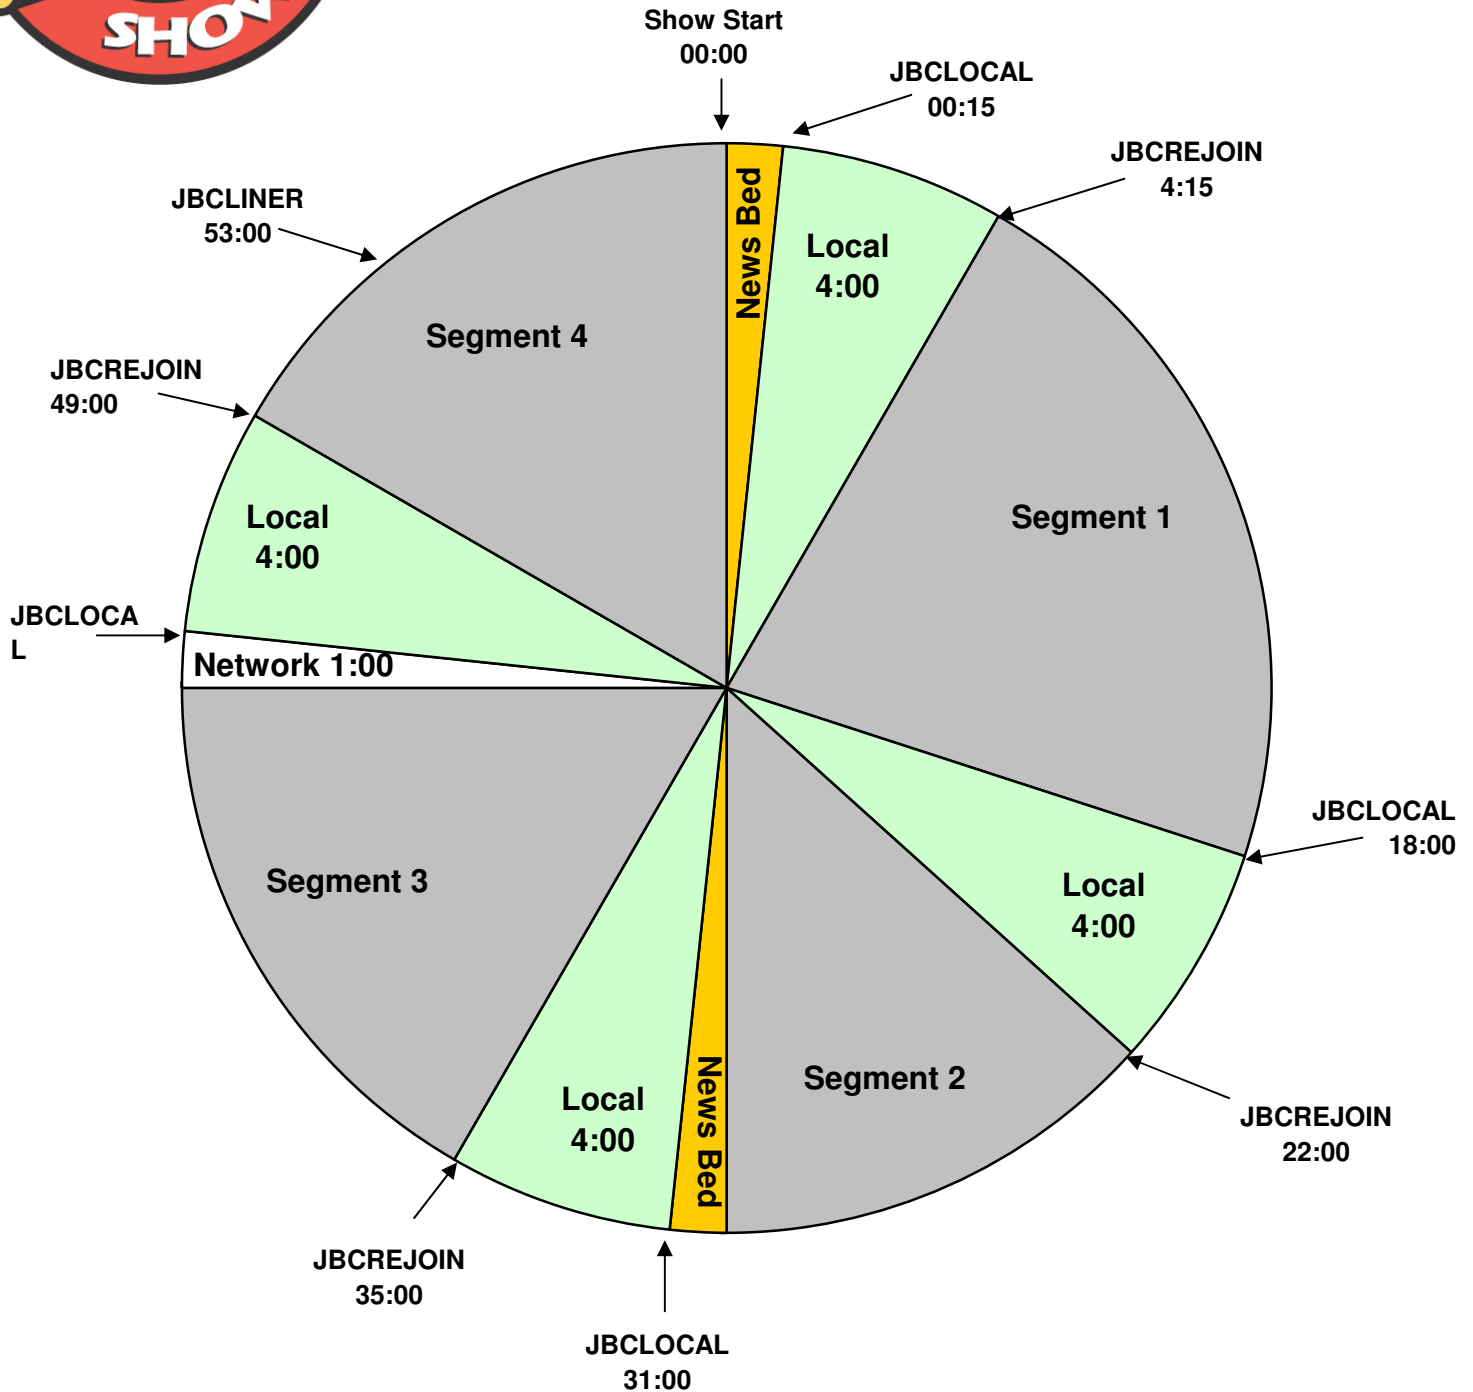

PROGRAM CLOCK
 Effective October 12, 2011
 Premiere XDS PRO4-P Satellite
 Monday - Friday 3am - 7am Pacific

Country Feed - Hours 1-3 ONLY

For Technical Assistance call:
 Premiere Network Operations Center: 800-276-4431
 Technical Info: www.premiereradio.com/engineering

Info:
 Show starts with 15-60 second News Bed into Local
 All Breaks float
 JBCLOCAL starts the local break
 JBCLINER fires the Sweeper
 JBCREJOIN fires 15 second rejoin bumper