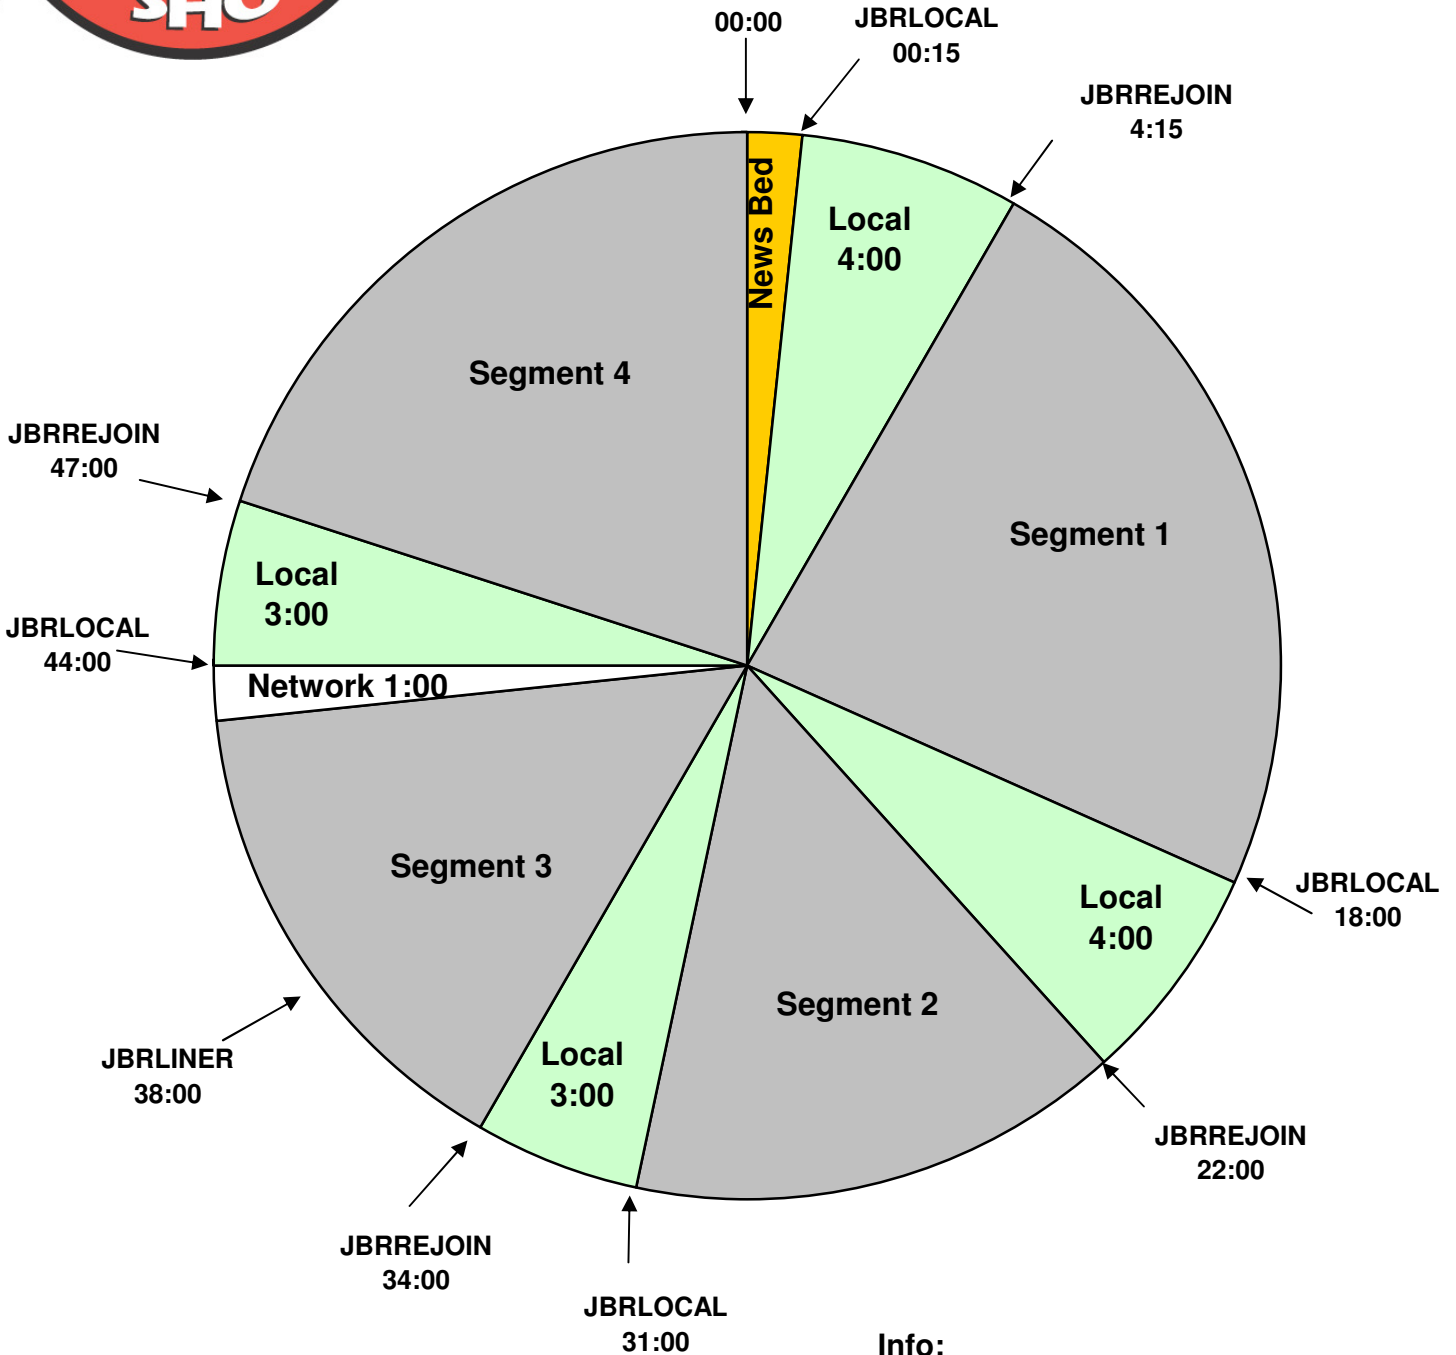

PROGRAM CLOCK
 Effective October 12, 2011
 Premiere XDS PRO4-P Satellite
 Monday - Friday 3am - 7am Pacific

Rock Feed - Hour 4 ONLY

For Technical Assistance call:
 Premiere Network Operations Center: 800-276-4431
 Technical Info: www.premiereradio.com/engineering

Info:
 Show starts with 15-60 second News Bed into Local
 All Breaks float
 JBRLOCAL starts the local break
 JBRLINER fires the Sweeper
 JBRREJOIN fires 15 sec rejoin bumper