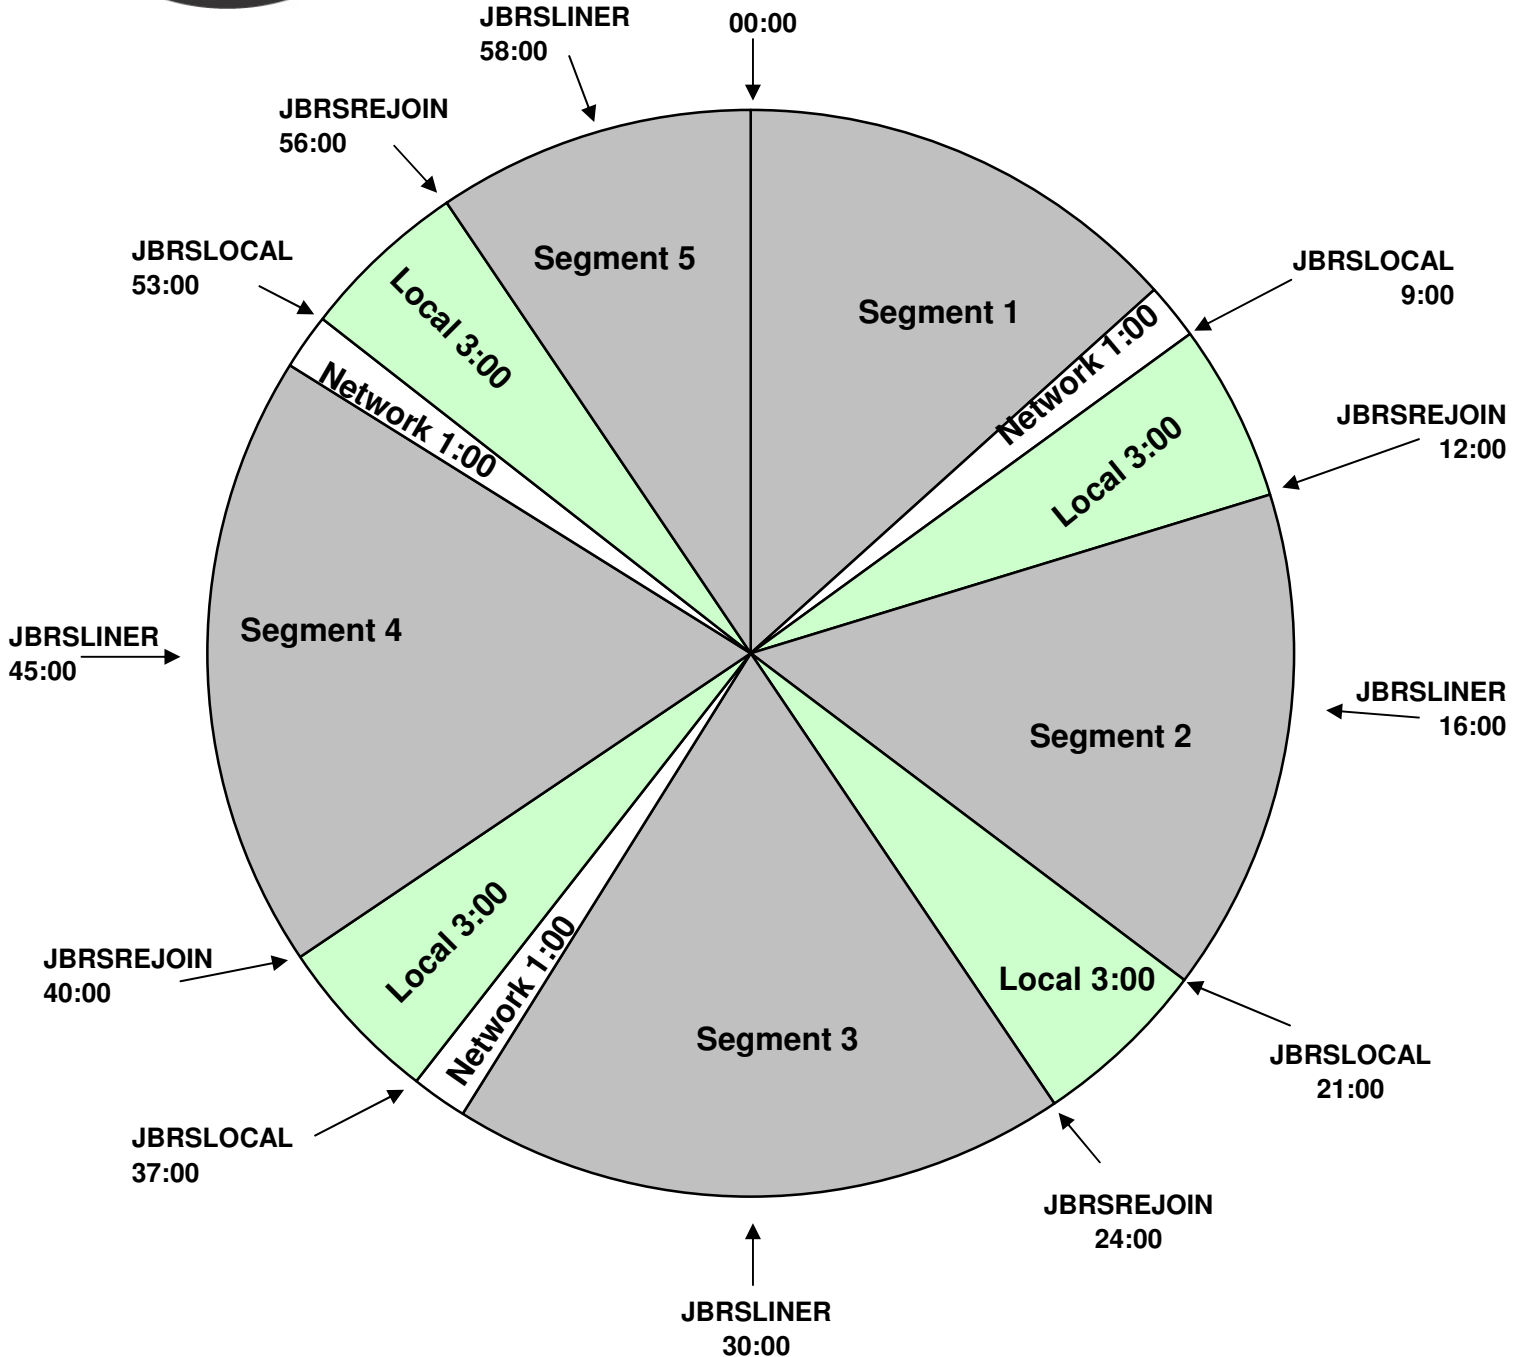

PROGRAM CLOCK
 Effective October 12, 2011
 Premiere XDS PRO4-P Satellite
 Saturday 3am - 7am Pacific

Rock Feed (Saturdays)

For Technical Assistance call:
 Premiere Network Operations Center: 800-276-4431
 Technical Info: www.premiereradio.com/engineering

Info:
 All Breaks Float
 JBRLOCAL starts the local break
 JBRSLINER fires the Sweeper
 JBRREJOIN fires 15 second rejoin bumper