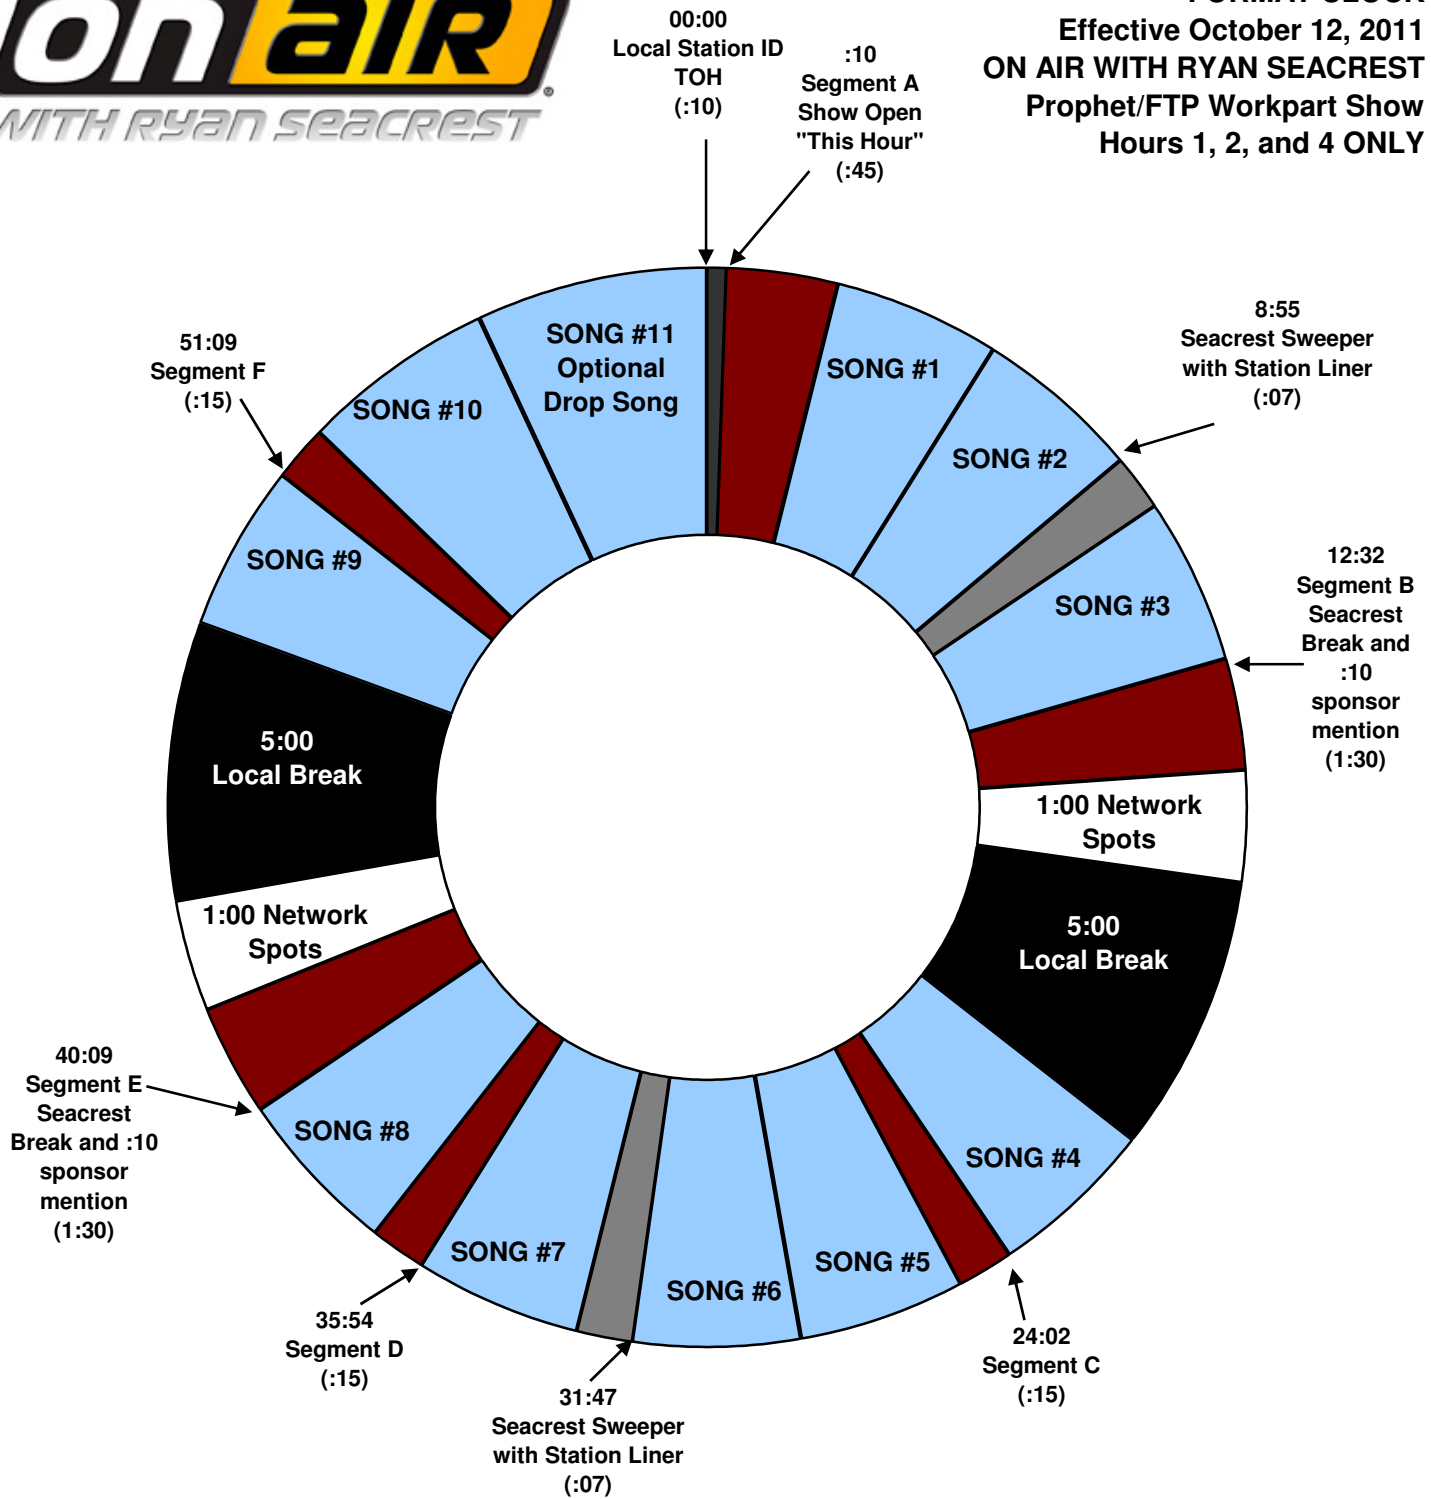

**FORMAT CLOCK**  
 Effective October 12, 2011  
**ON AIR WITH RYAN SEACREST**  
 Prophet/FTP Workpart Show  
 Hours 1, 2, and 4 ONLY

For Technical Assistance e-mail:  
[OnAir911@PremiereRadio.com](mailto:OnAir911@PremiereRadio.com)