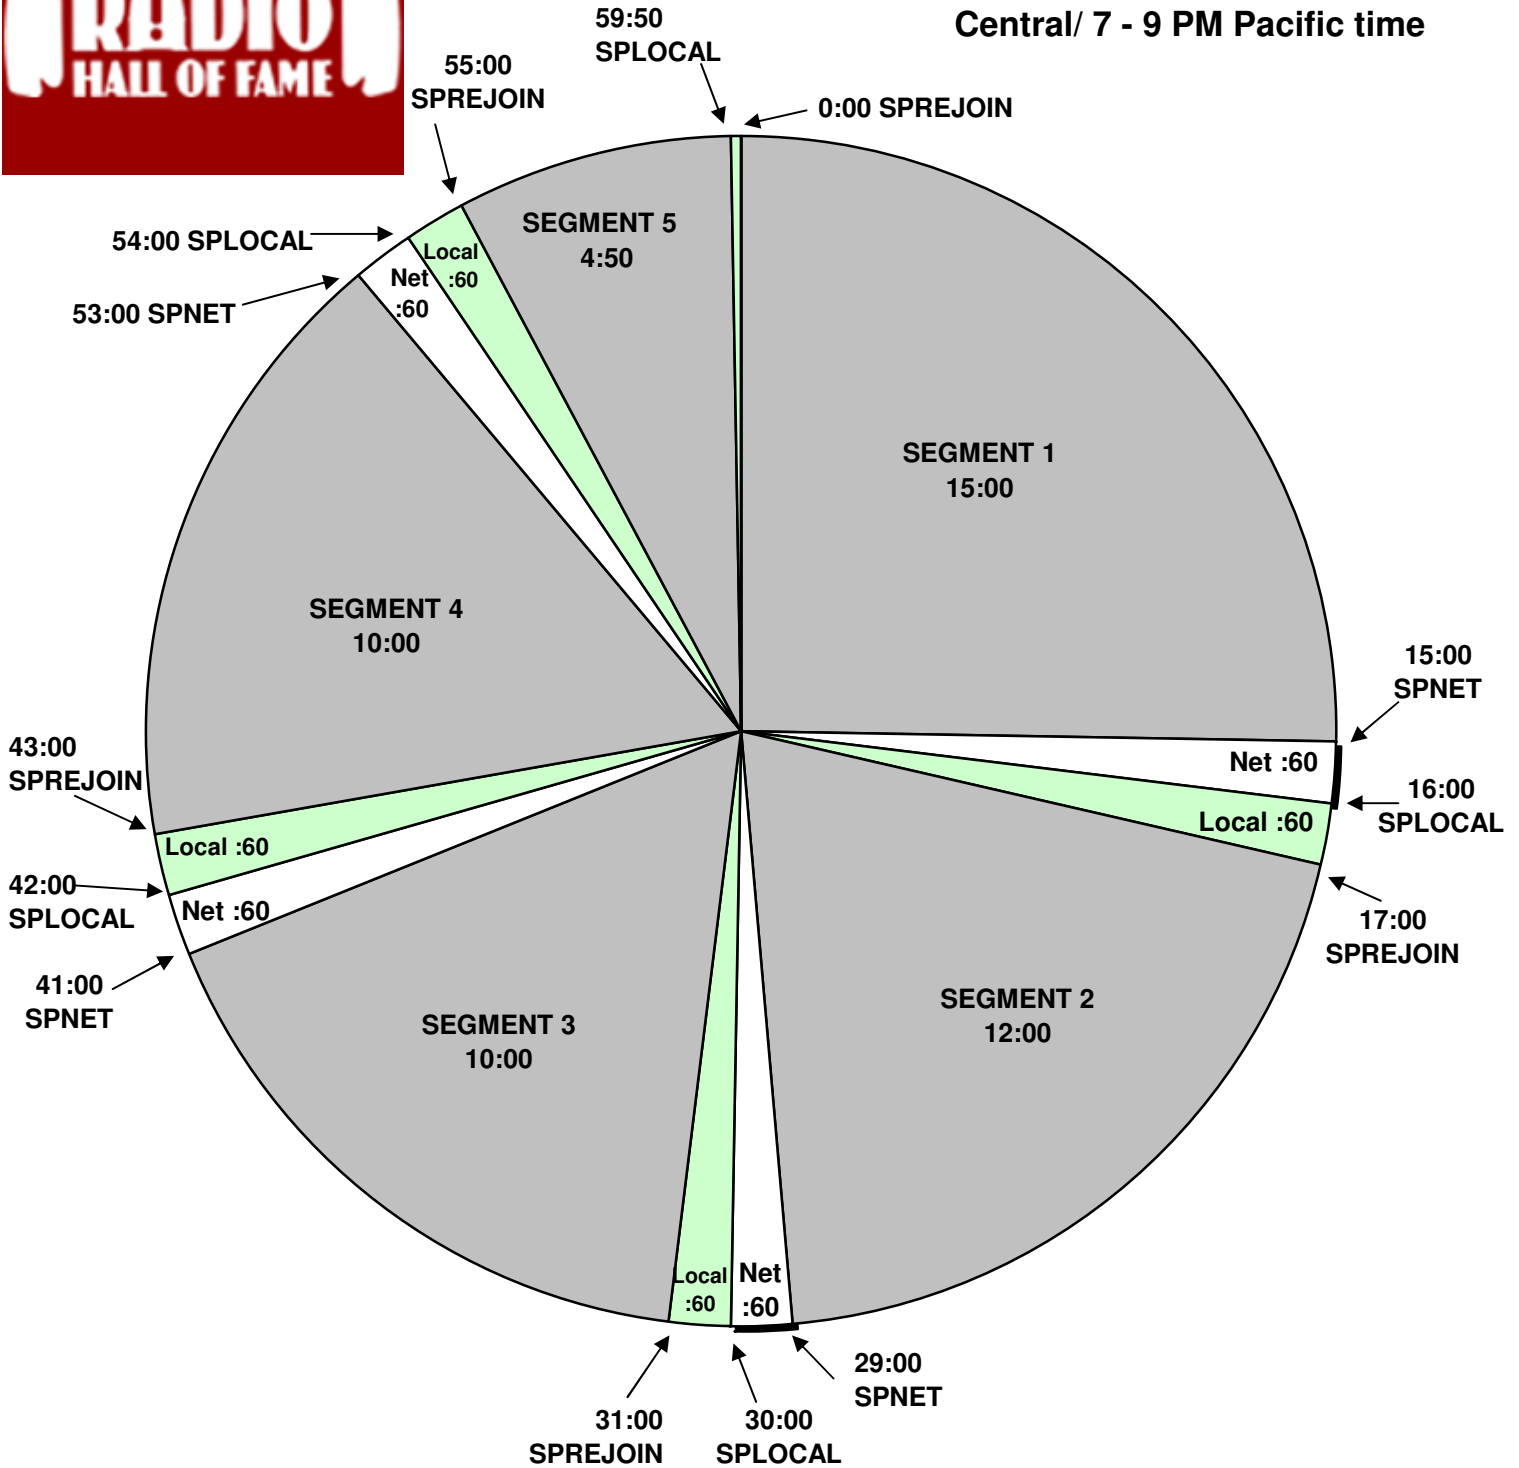

Saturday, November 5, 2011  
 Premiere XDS PRO4-P Satellite  
 Events Channel 1/2  
 10 PM - 12 AM Eastern/ 9 - 11 PM  
 Central/ 7 - 9 PM Pacific time

For Technical Assistance call:  
 Premiere Network Operations Center: 800-276-4431  
<http://engineering.premiereradio.com/>

Hard start at 00:00  
 Hard out at 59:50  
 Other breaks float  
 :10-second rejoin bumpers  
 Local breaks covered by PSA's