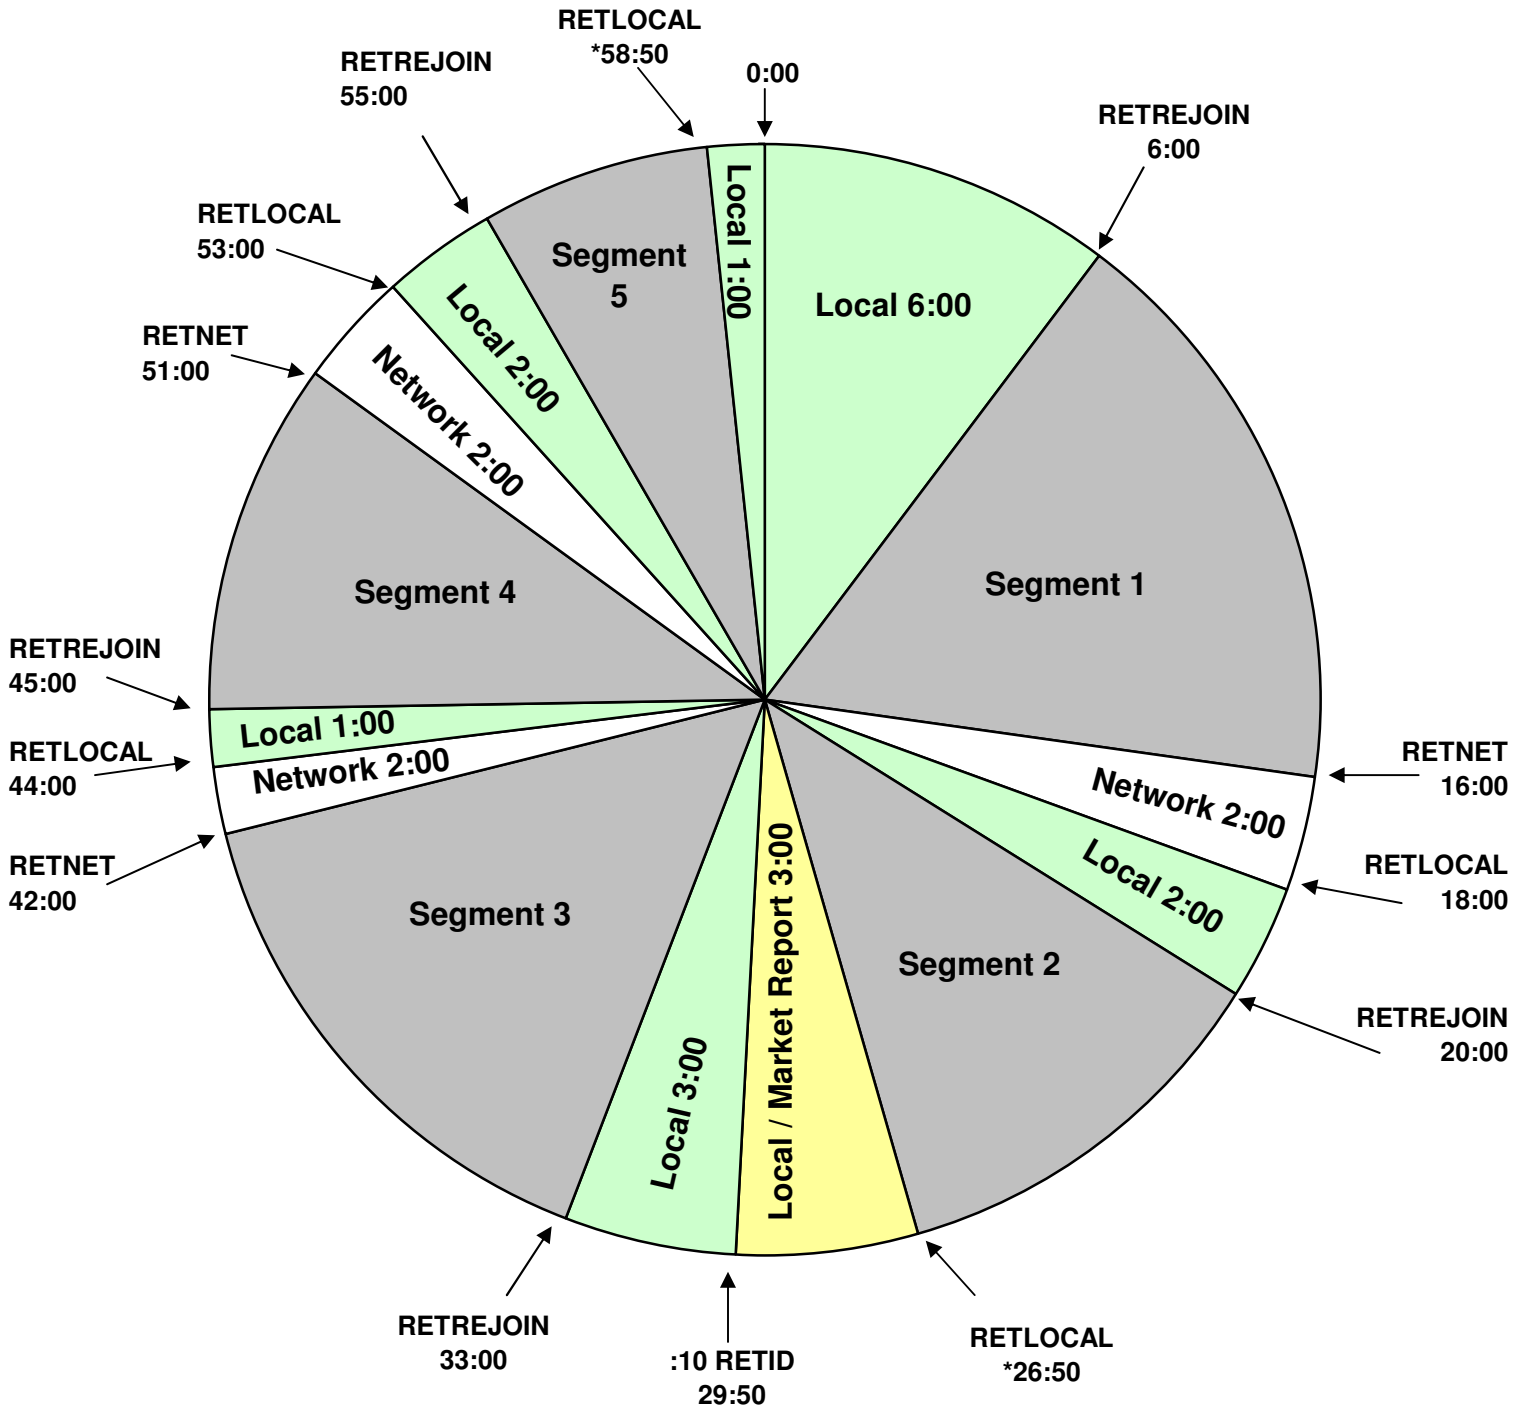

**PROGRAM CLOCK**  
 Effective October 12, 2011  
 Premiere XDS PRO4-P Satellite  
 Fed Fridays 3pm to 5pm Pacific

For Technical Assistance call:  
 Premiere Network Operations Center: 800-276-4431  
 Technical Info: [www.premiereradio.com/engineering](http://www.premiereradio.com/engineering)

RETLOCAL fires the local break  
 RETREJOIN Joins the network  
 Fixed breaks at 26:50 & 58:50  
 :05 Music bed before all Net's  
 :10 Bumber music at 20:, 33:, 45:, and 55: rejoins