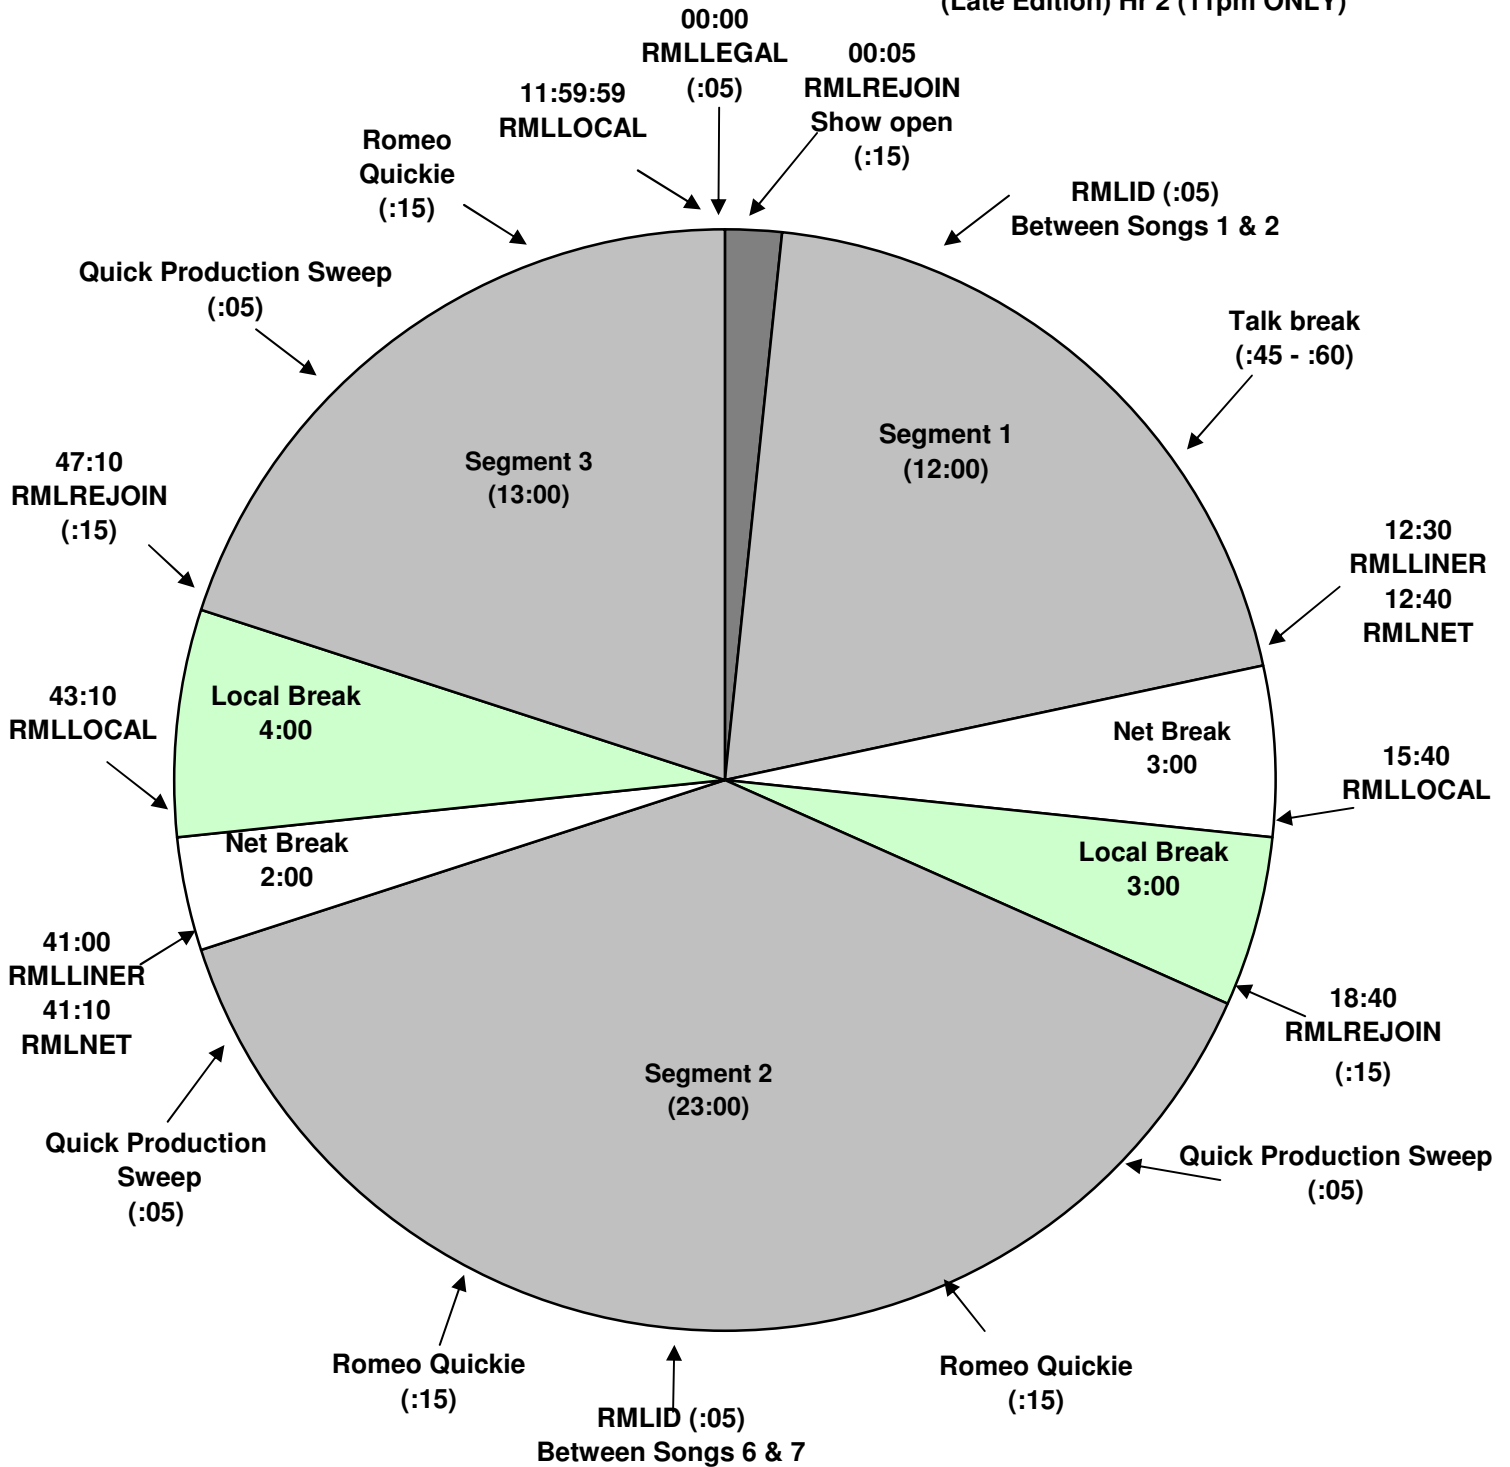

### Program Clock

Effective October 12, 2011  
 Premiere XDS PRO4-P Satellite  
 Saturdays 7pm to 10pm Eastern  
 (Late Edition) Hr 2 (11pm ONLY)

For Technical Assistance call:  
 Premiere Network Operations Center: 800-276-4431  
 Technical Info: <http://engineering.premiereradio.com/>

Times in ( ) are approximate.  
 All breaks float except Hard Local at 11:59:59  
 RMLLOCAL Local break  
 RMLID 05 second call letter/slogan drop  
 RMLLINER 10 second local sweeper/promo  
 RMLNET Streaming stop  
 RMLREJOIN Rejoin network, streaming start  
 RMLLEGAL :05 Legal ID