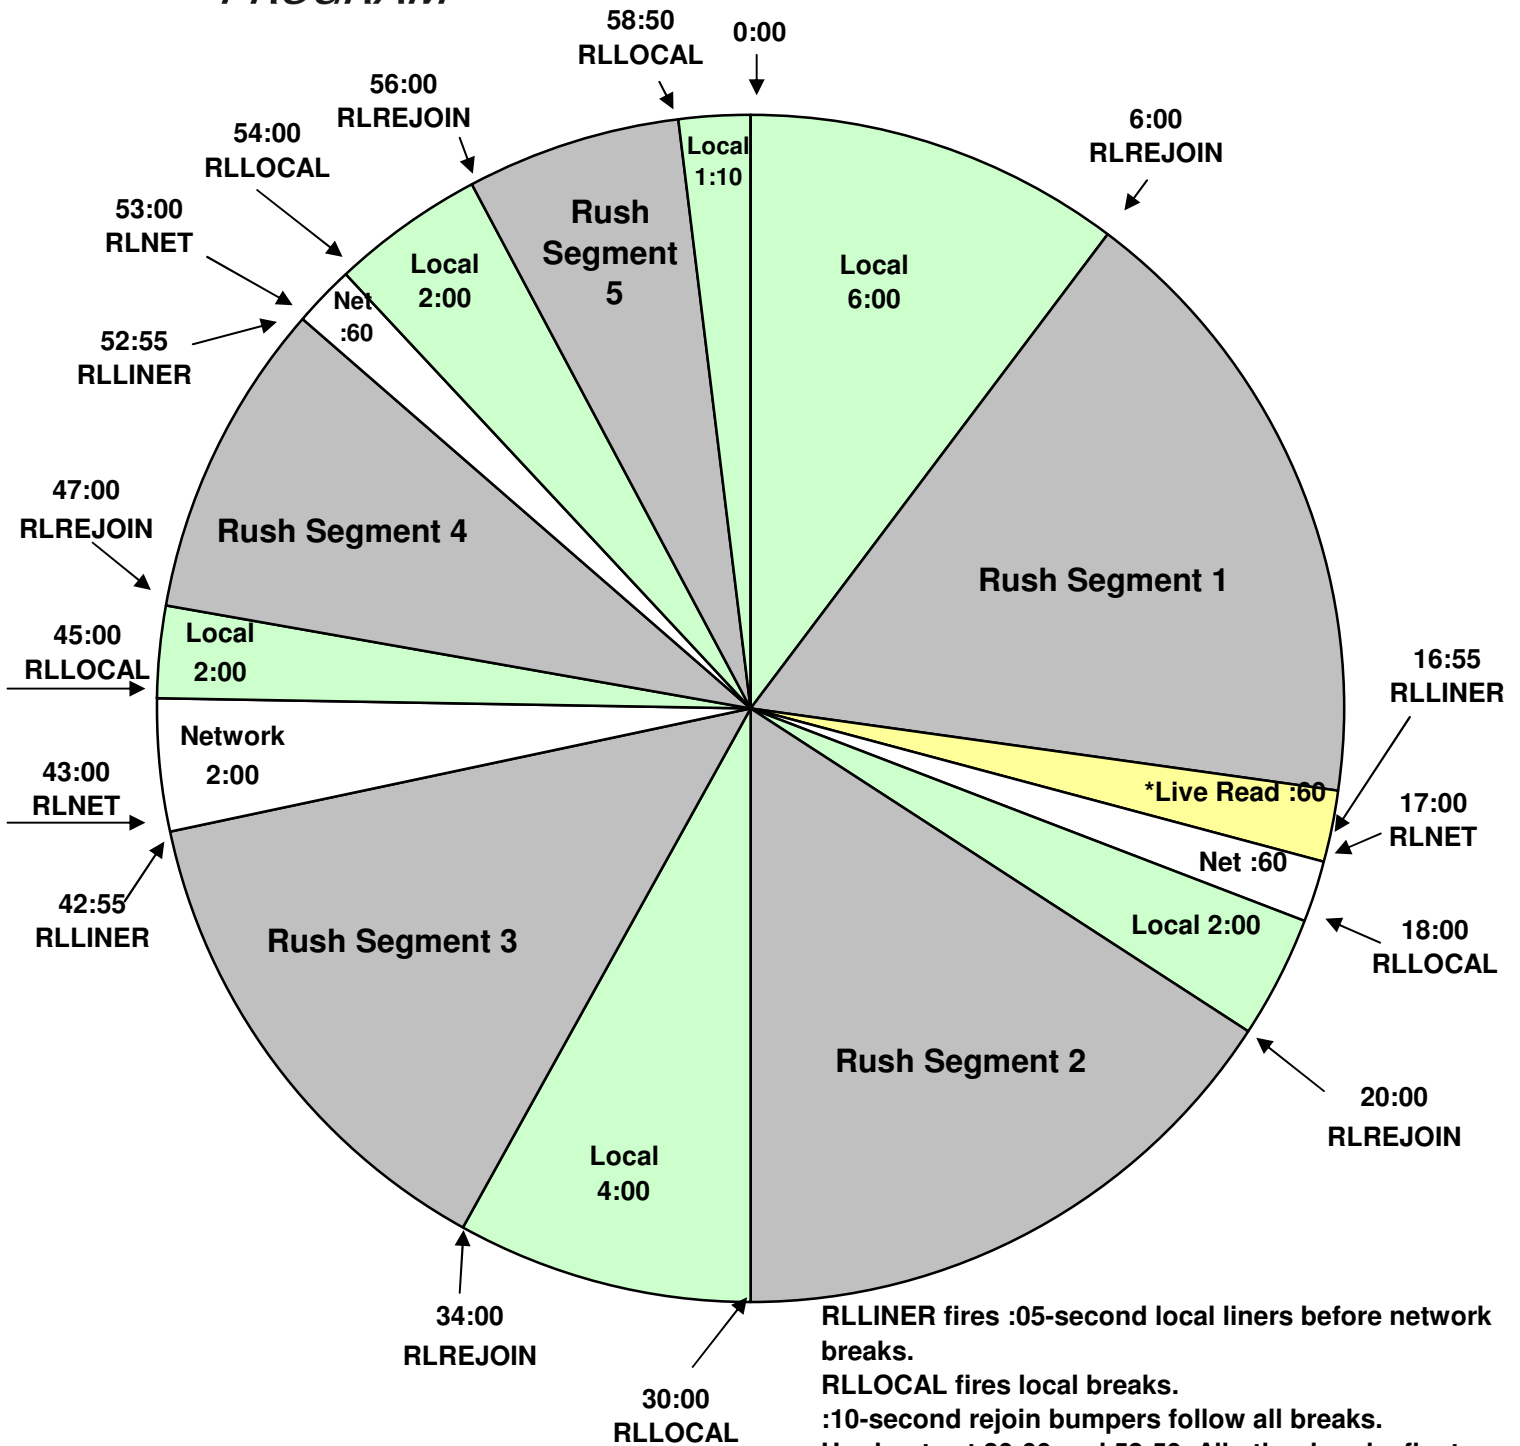

THE RUSH LIMBAUGH PROGRAM

WEEKDAY PROGRAM CLOCK
 Effective October 12, 2011
 Premiere XDS PRO4-P Satellite
 2-3 PM Eastern/ 11 AM-12 PM Pacific
 Hour 3

RLLINER fires :05-second local liners before network breaks.
 RLLOCAL fires local breaks.
 :10-second rejoin bumpers follow all breaks.
 Hard outs at 30:00 and 58:50. All other breaks float.
 *The Live Read :60 at 16:00 may float to another position in the hour or it may be replaced by a recorded spot. In that case, the network break would be 2:00 minutes.

For Technical Assistance call:
 Premiere Network Operations Center: 800-276-4431
 Technical Info: www.premiereradio.com/engineering

Rush Update feeds 7:00:30pm (pacific) for playback the following broadcast day.
Rush Promo feeds 10:59:00am (pacific) for same day playback.